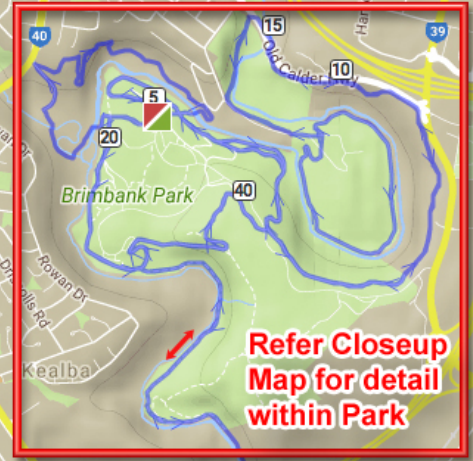

brimbank2018-
42.2km

distance
42.2 km

ascend
542 m

descent
545 m

**Refer Closeup
Map for detail
within Park**

42.2km

Google Ardeer Perth Ave Wattle Rd
Map data ©2018 Google 500 m Terms of Use Report a map error