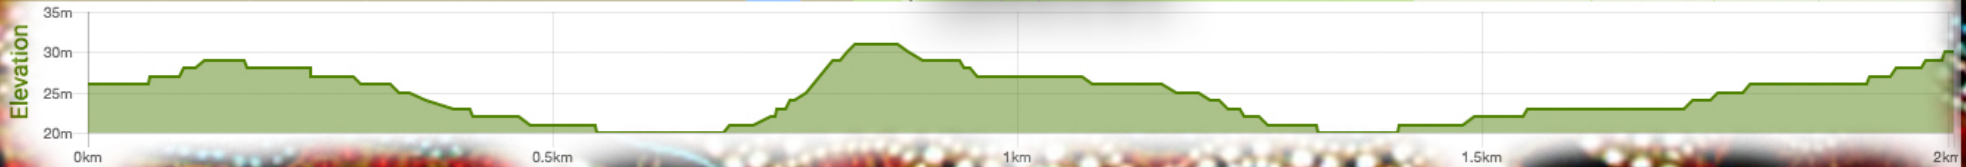

# Brimbank2018-2km

sport running

distance  
2.01 km

ascent  
24 m

descent  
20 m

Map Satellite OSM

Google

Map data ©2018 Google 20 m Terms of Use Report a map error