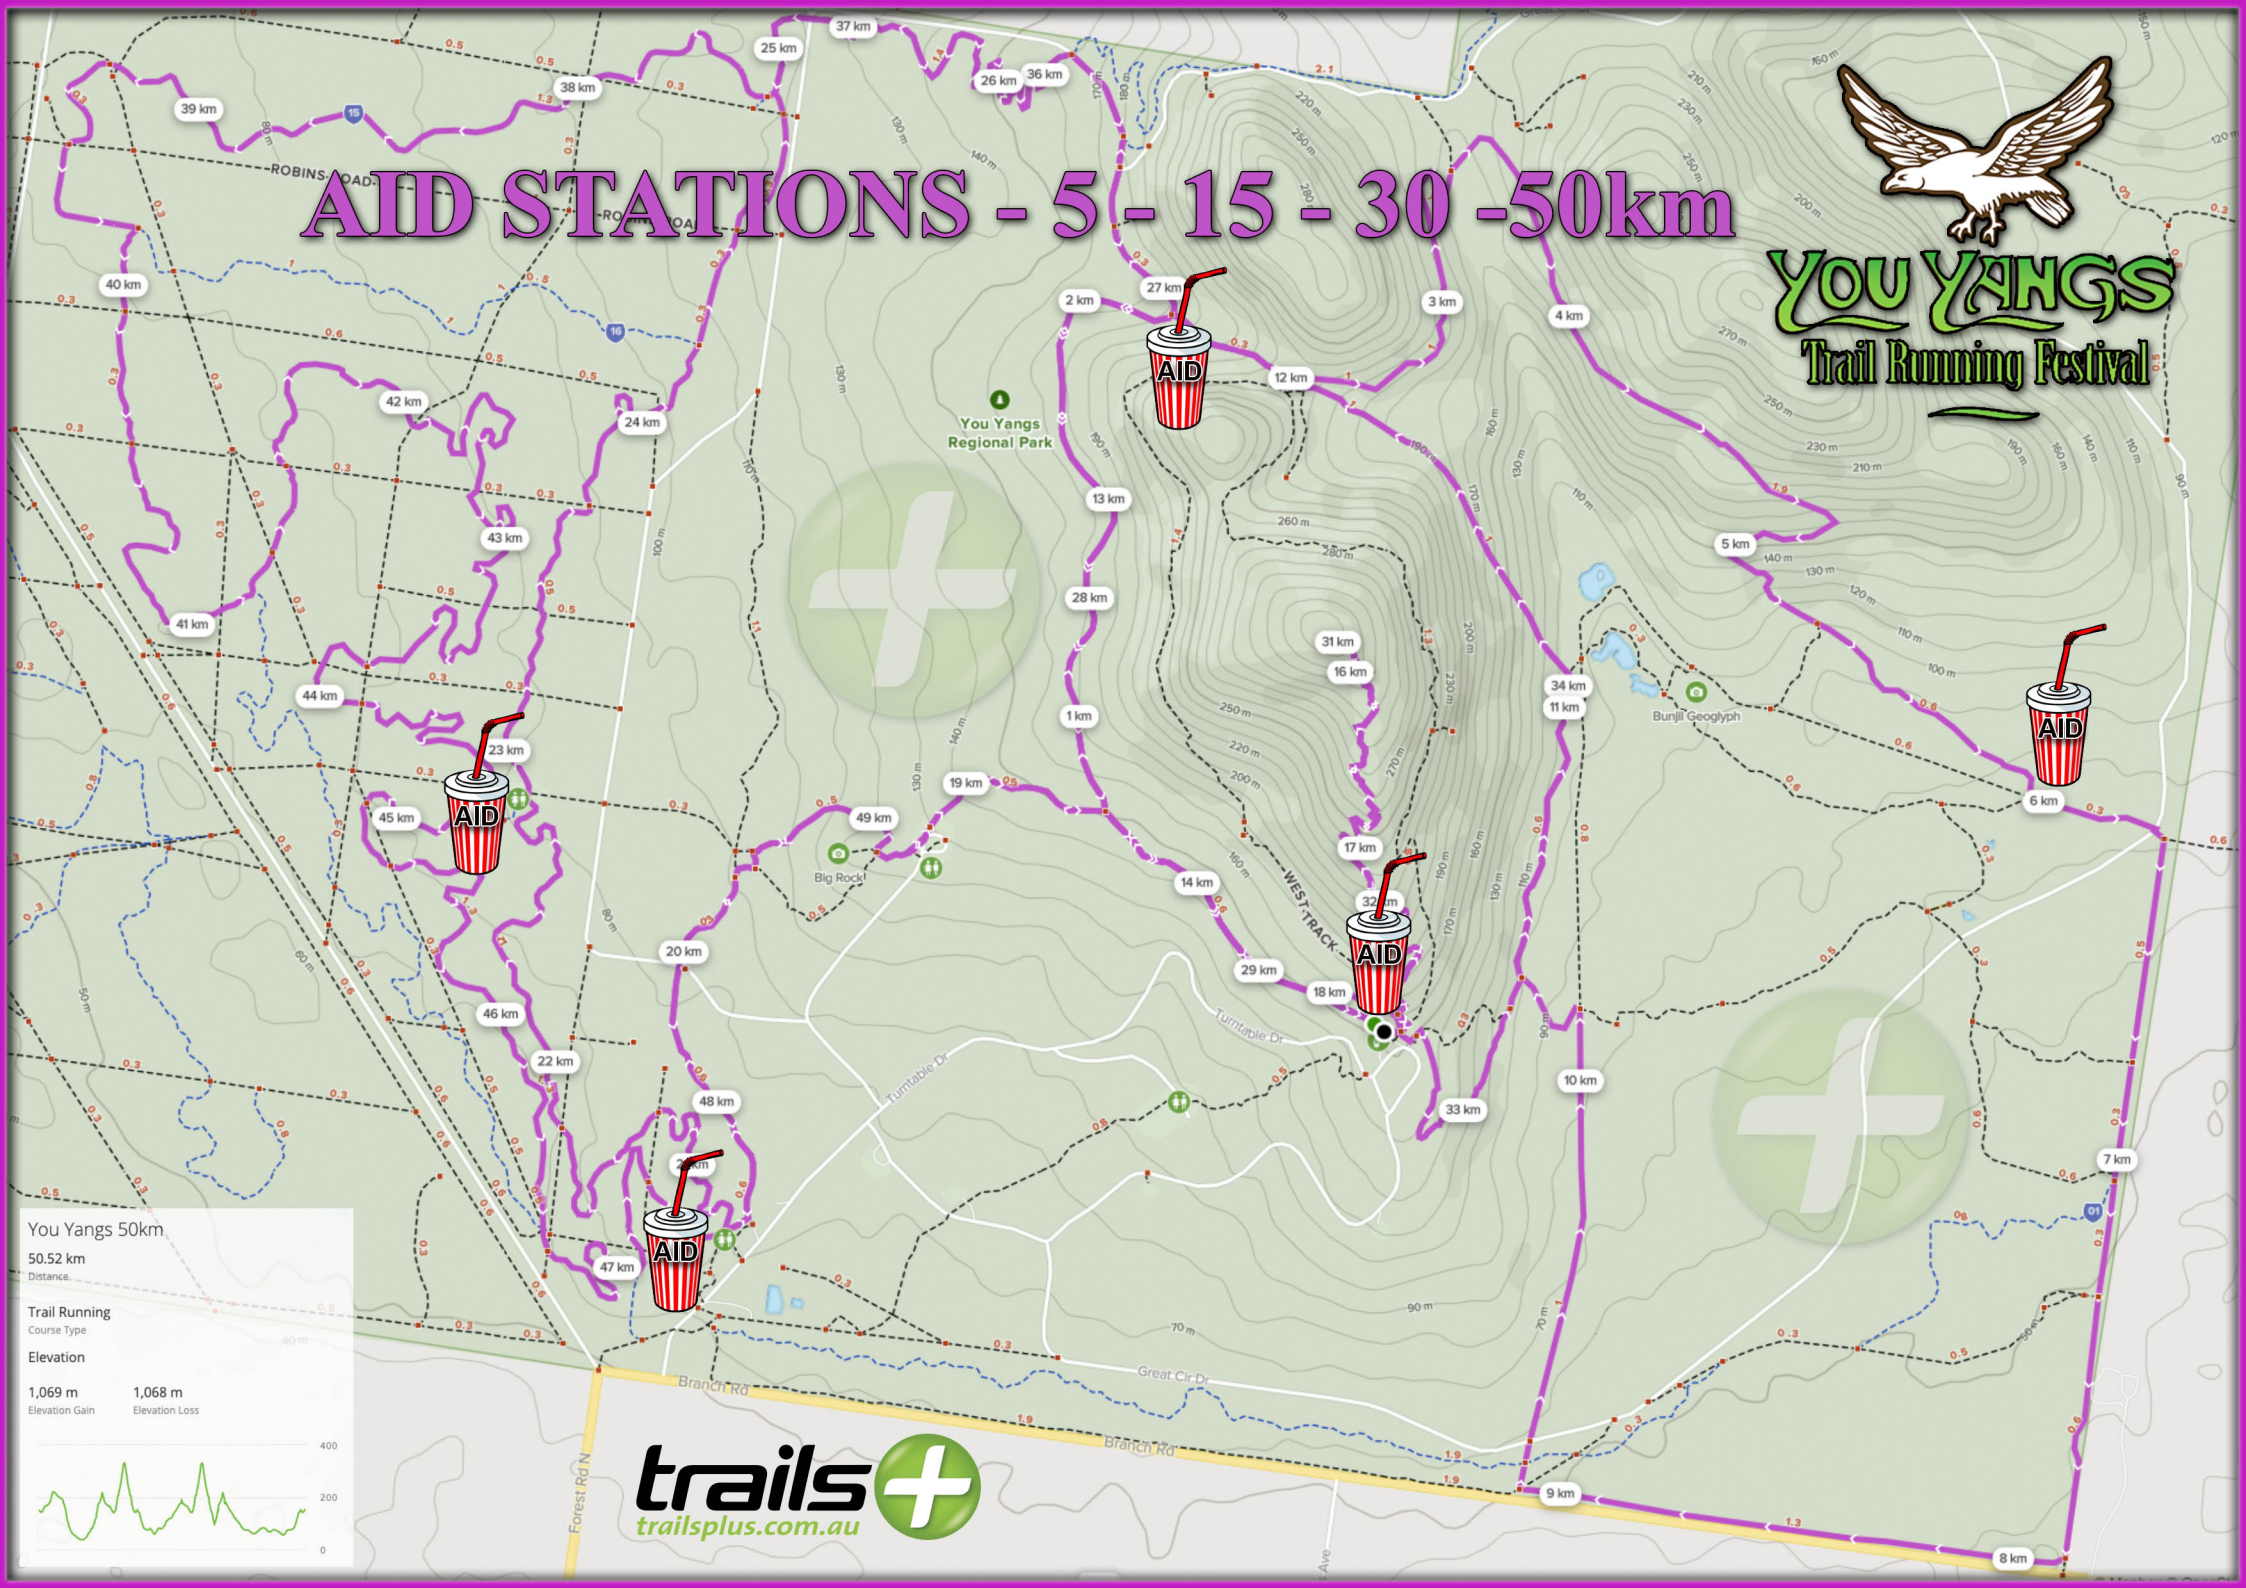

AID STATIONS - 5 - 15 - 30 - 50km

YOU YANGS
Trail Running Festival

You Yangs 50km
50.52 km
Distance

Trail Running
Course Type

Elevation
1,069 m 1,068 m
Elevation Gain Elevation Loss