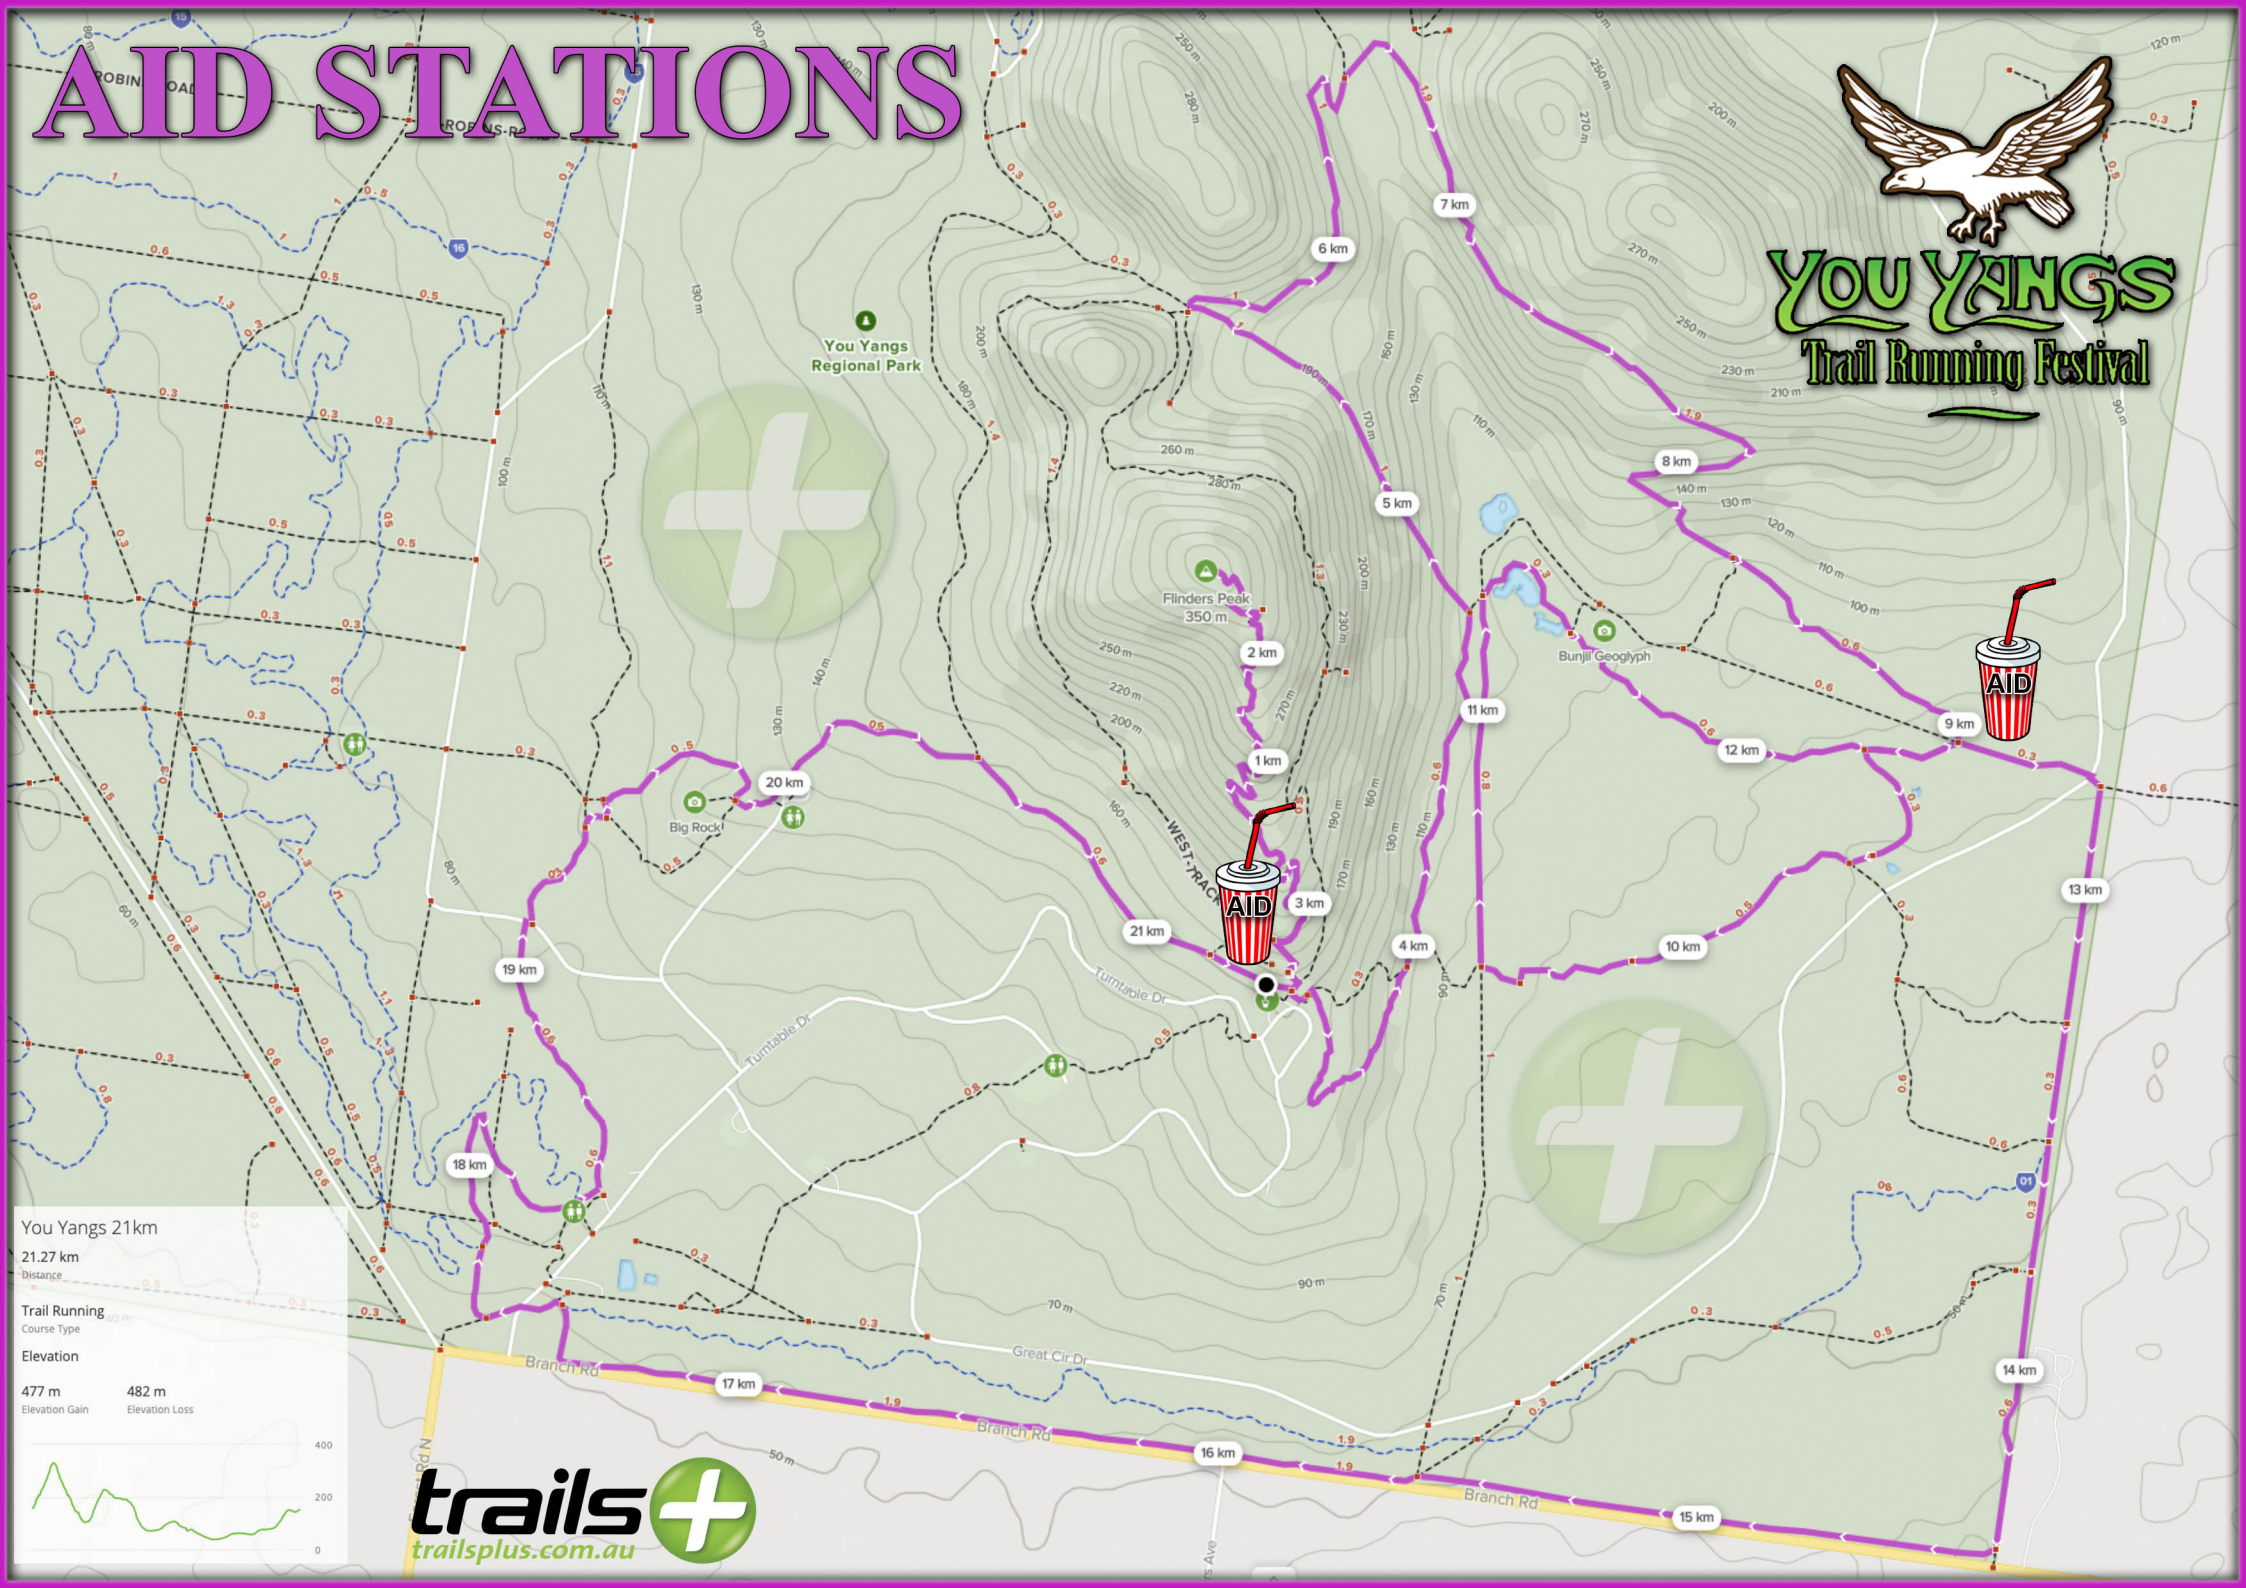

AID STATIONS

YOU YANGS Trail Running Festival

You Yangs 21km
21.27 km
Distance

Trail Running
Course Type

Elevation
477 m 482 m
Elevation Gain Elevation Loss