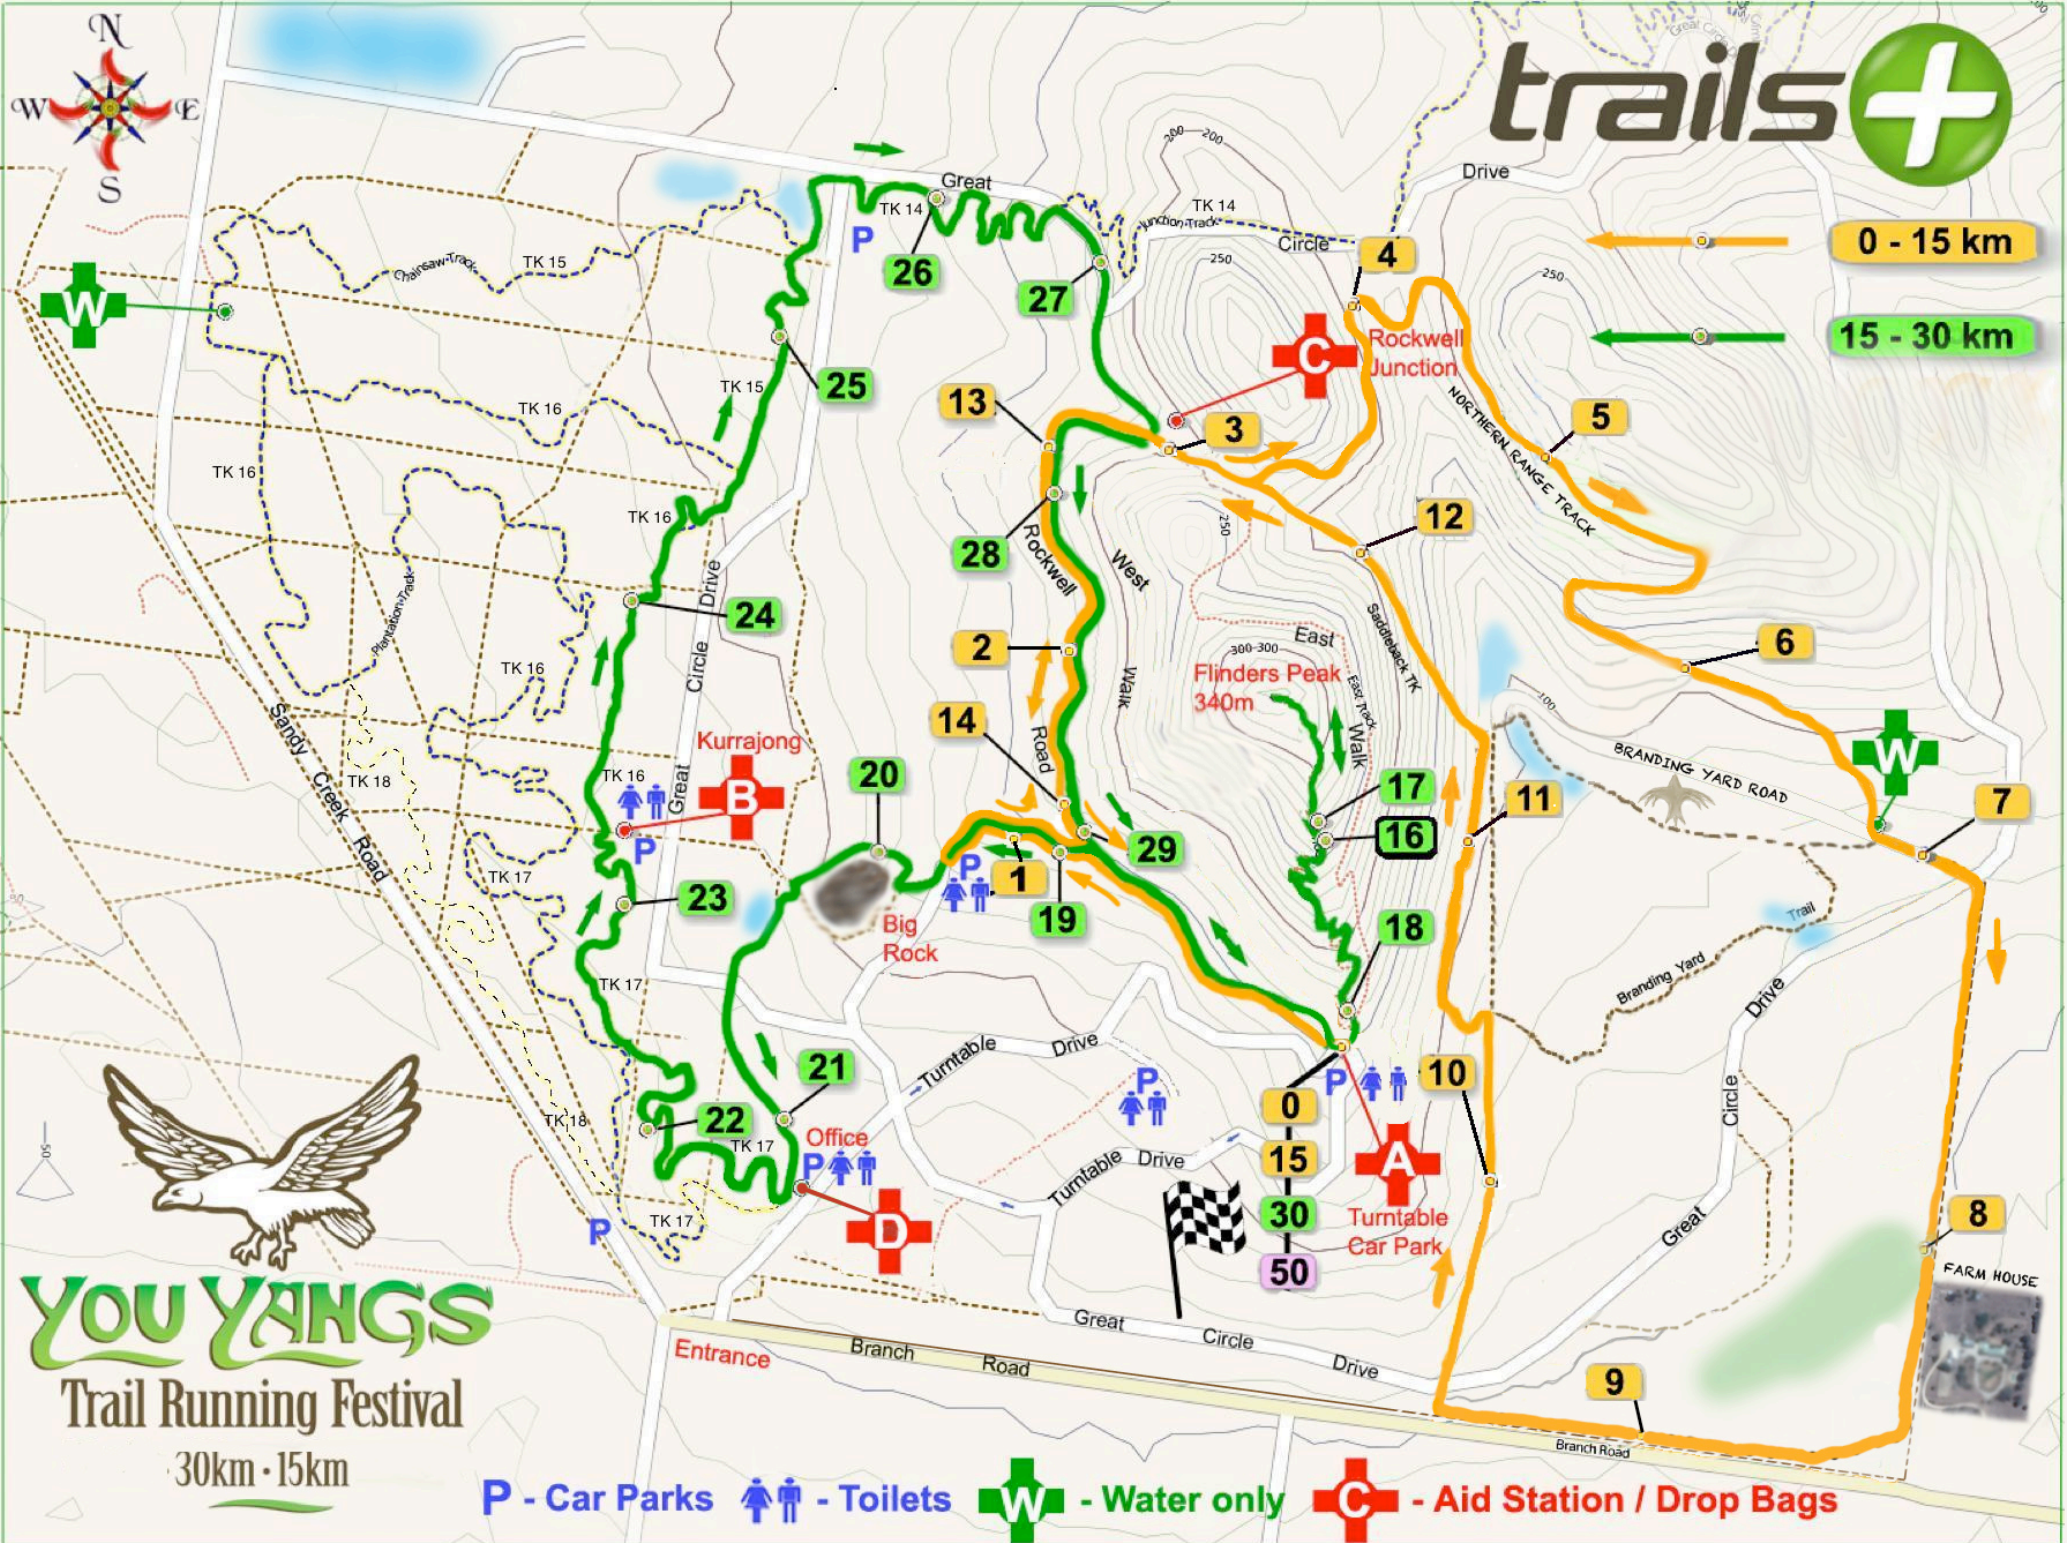

0 - 15 km  
15 - 30 km

# YOU YANGS

## Trail Running Festival

30km • 15km

**P** - Car Parks   **♂/♀** - Toilets   **W** - Water only   **C** - Aid Station / Drop Bags