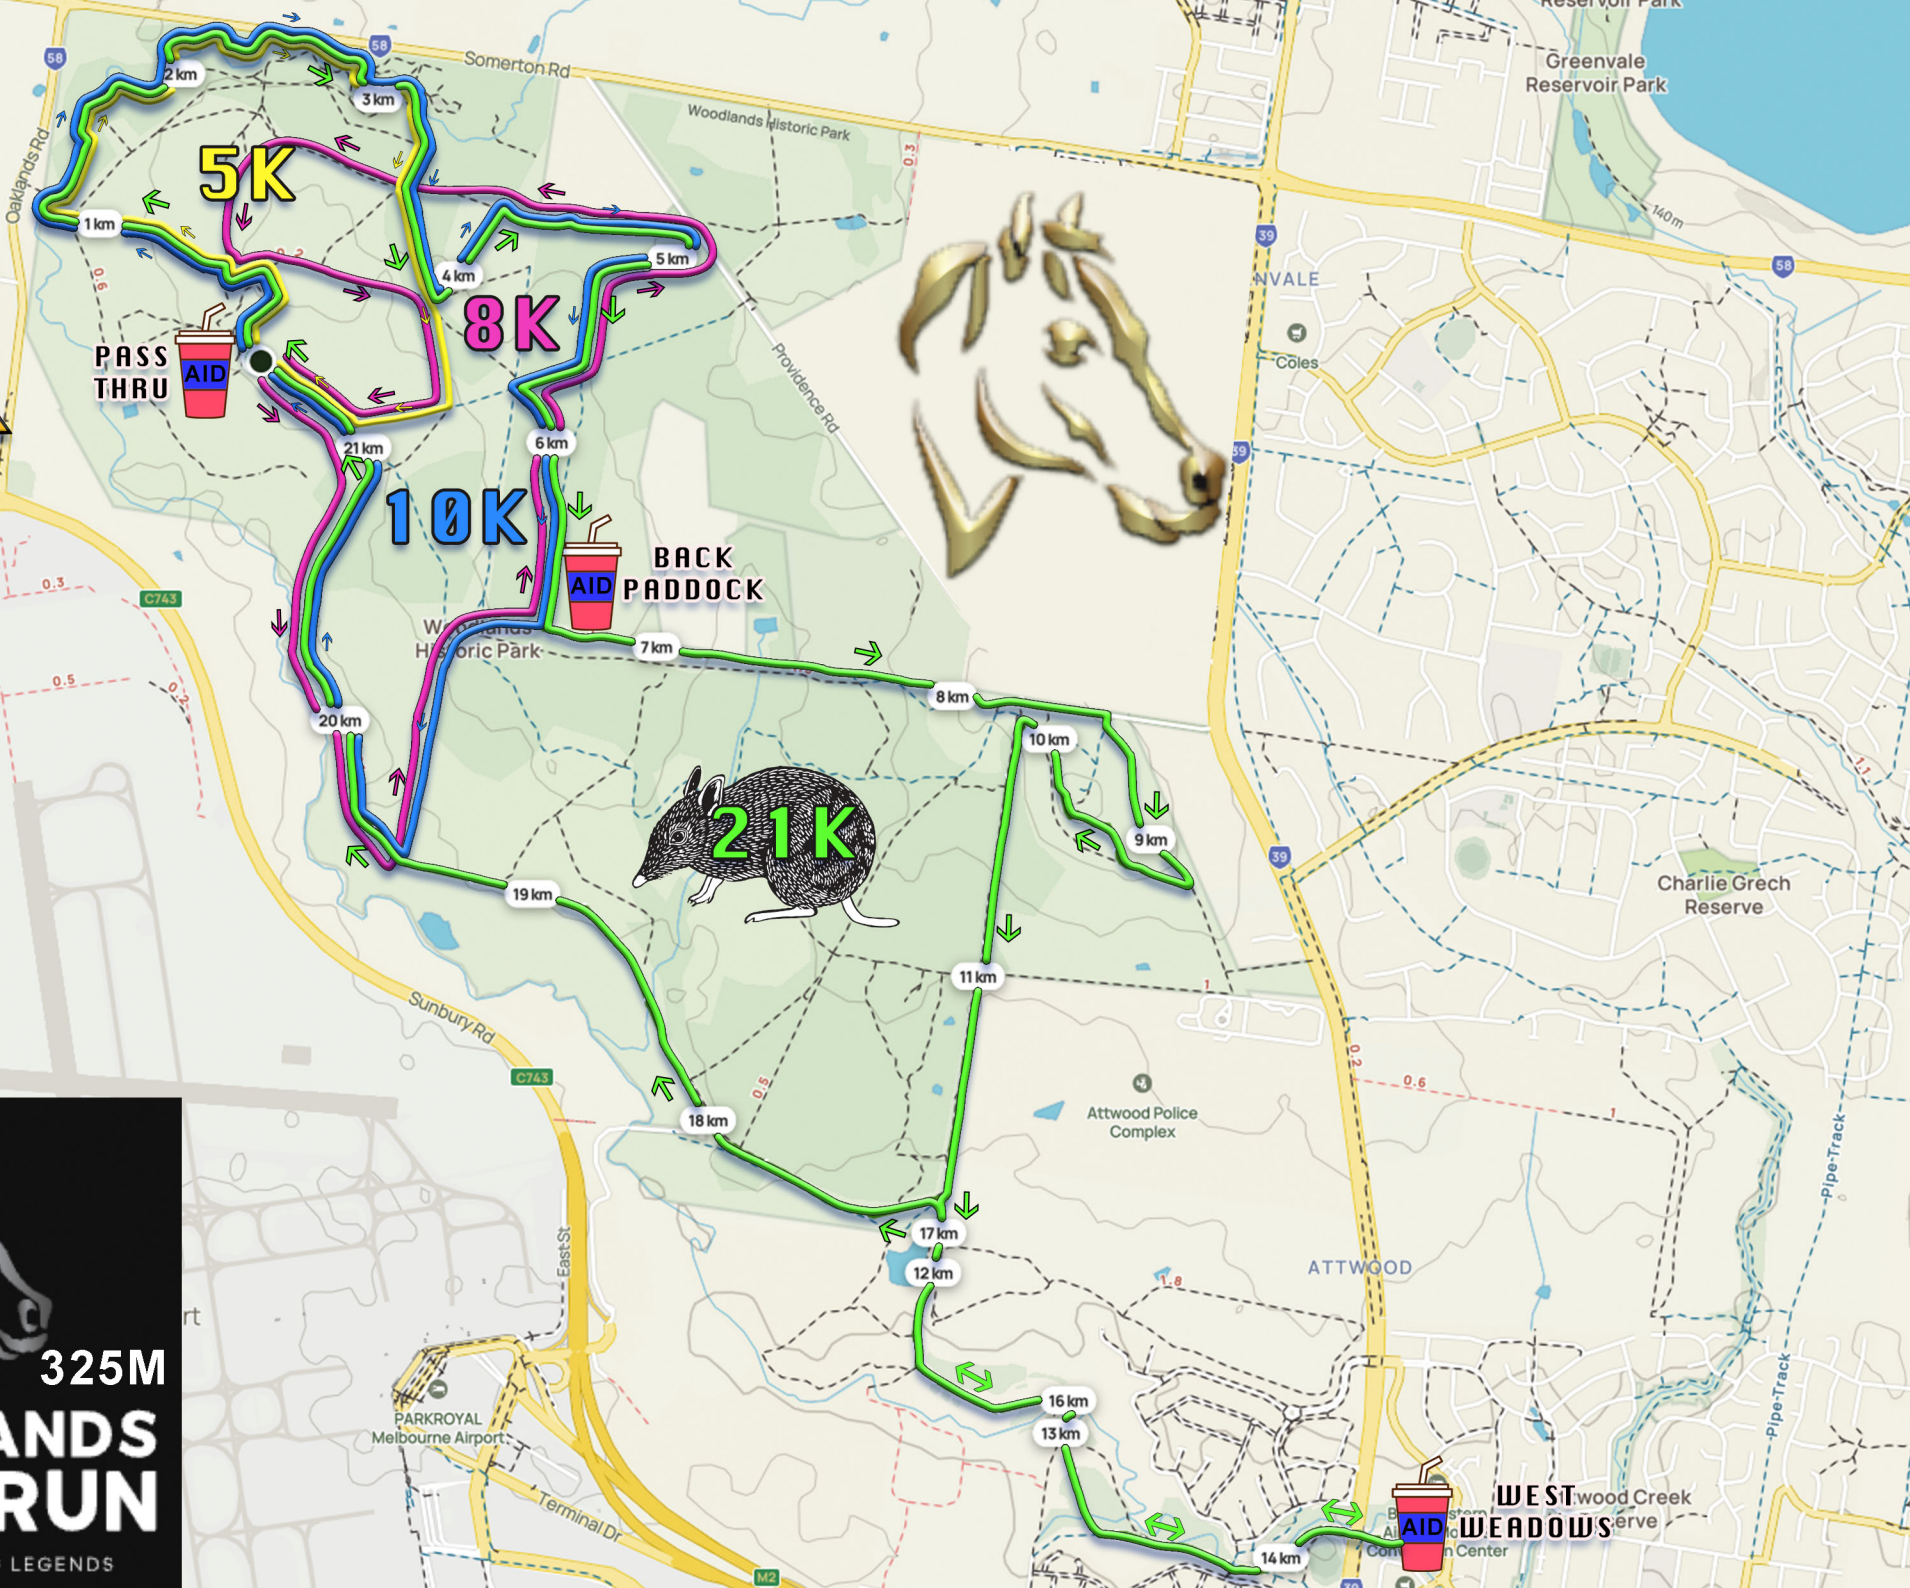

**ENTRY GATE**

**PASS THRU**

**AID**

**BACK PADDOCK**

**21KM 325M**

**WOODLANDS TRAIL RUN**

HOME OF THE LIVING LEGENDS

**WESTWOOD CREEK WEADOWS**