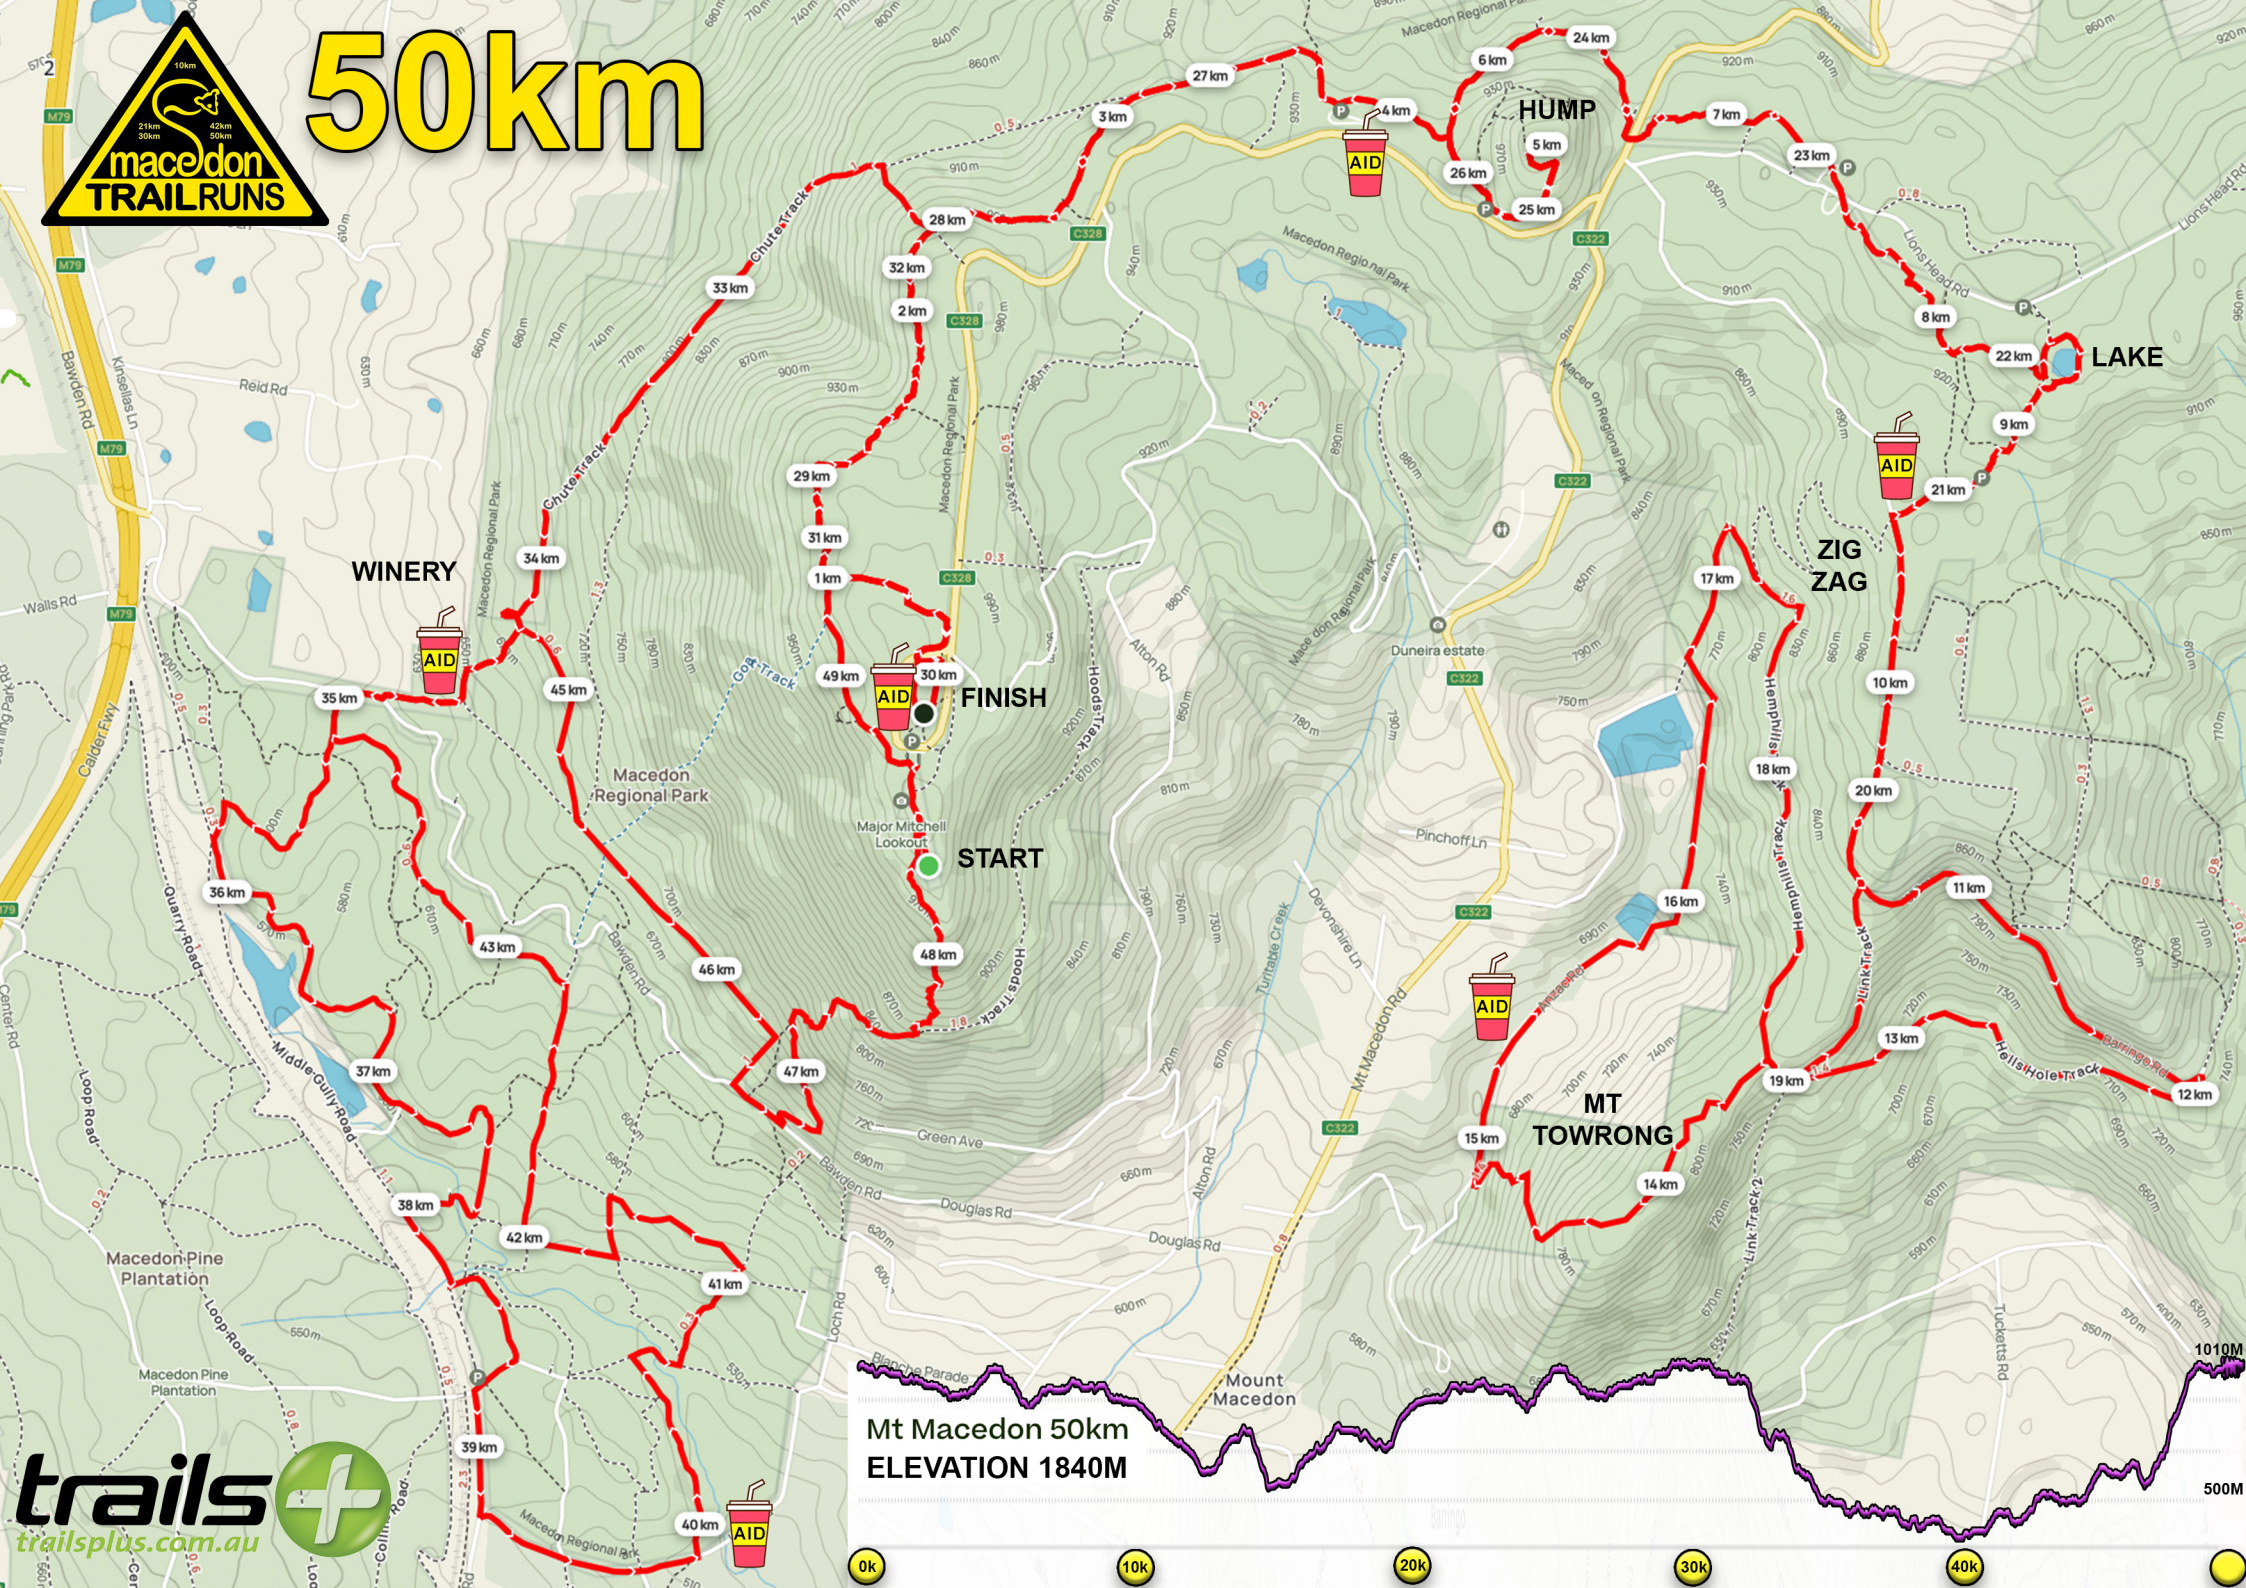

50km

Mt Macedon 50km
ELEVATION 1840M