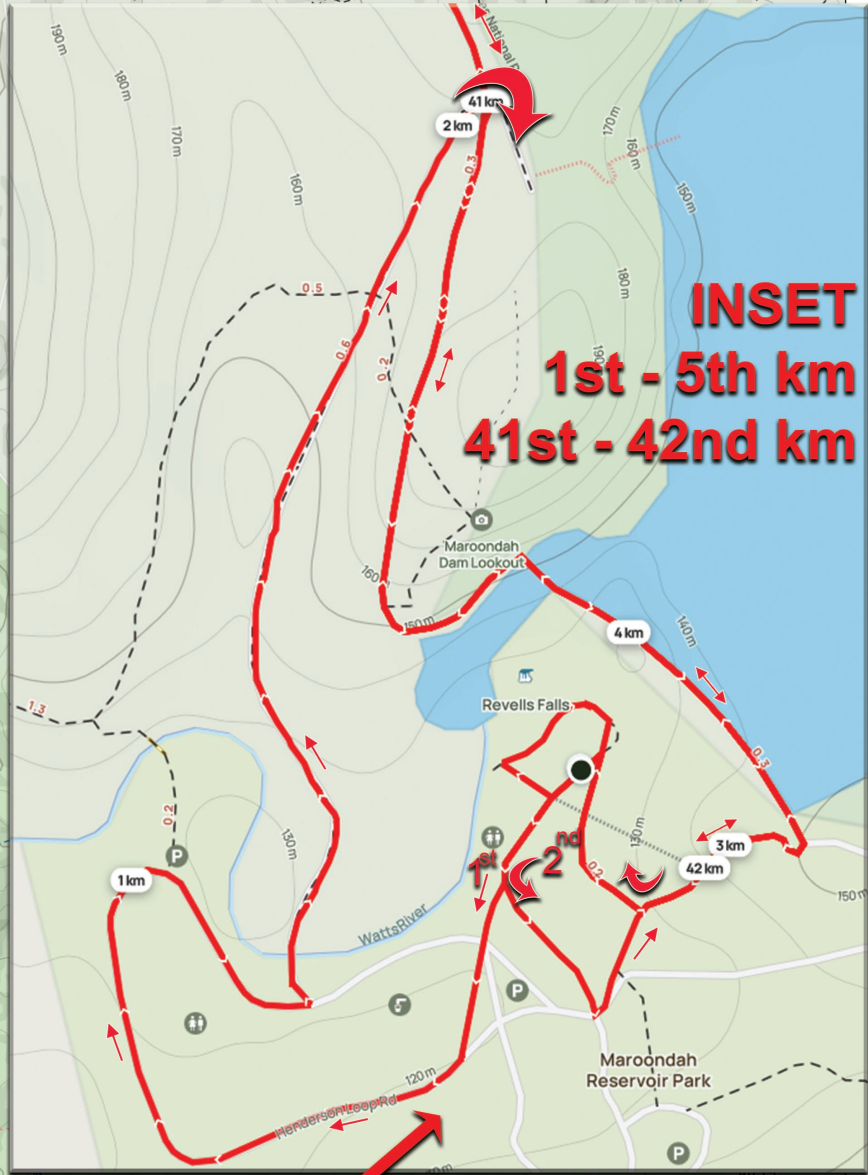

42.2KM

**INSET
TANGLE
FOOT**

**INSET
1st - 5th km
41st - 42nd km**

UPDATED COURSES FROM 2025

Gain: 2035 m Loss: 2034 m

Maroondah Dam 2025 42km
Healesville, VIC