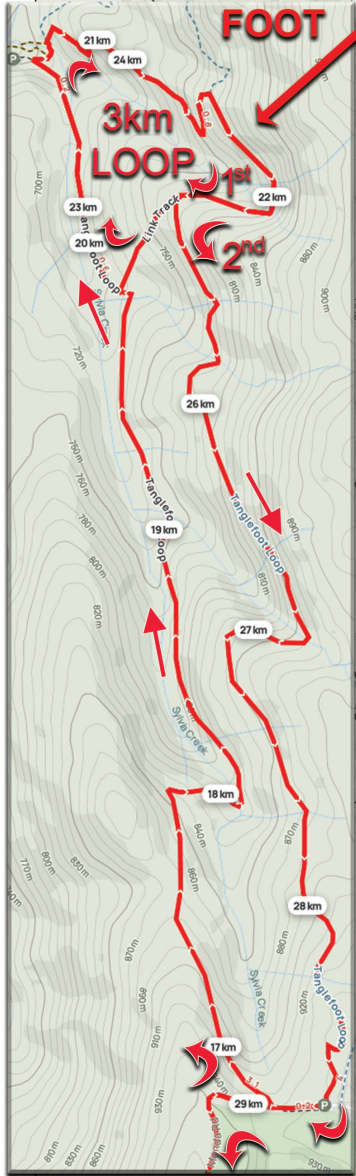

42.2KM

**INSET
TANGLE
FOOT**

**INSET
1st - 5th km
41st - 42nd km**

UPDATED COURSES FROM 2025

Gain: 2035 m Loss: 2034 m

Maroondah Dam 2025 42km
Healesville, VIC