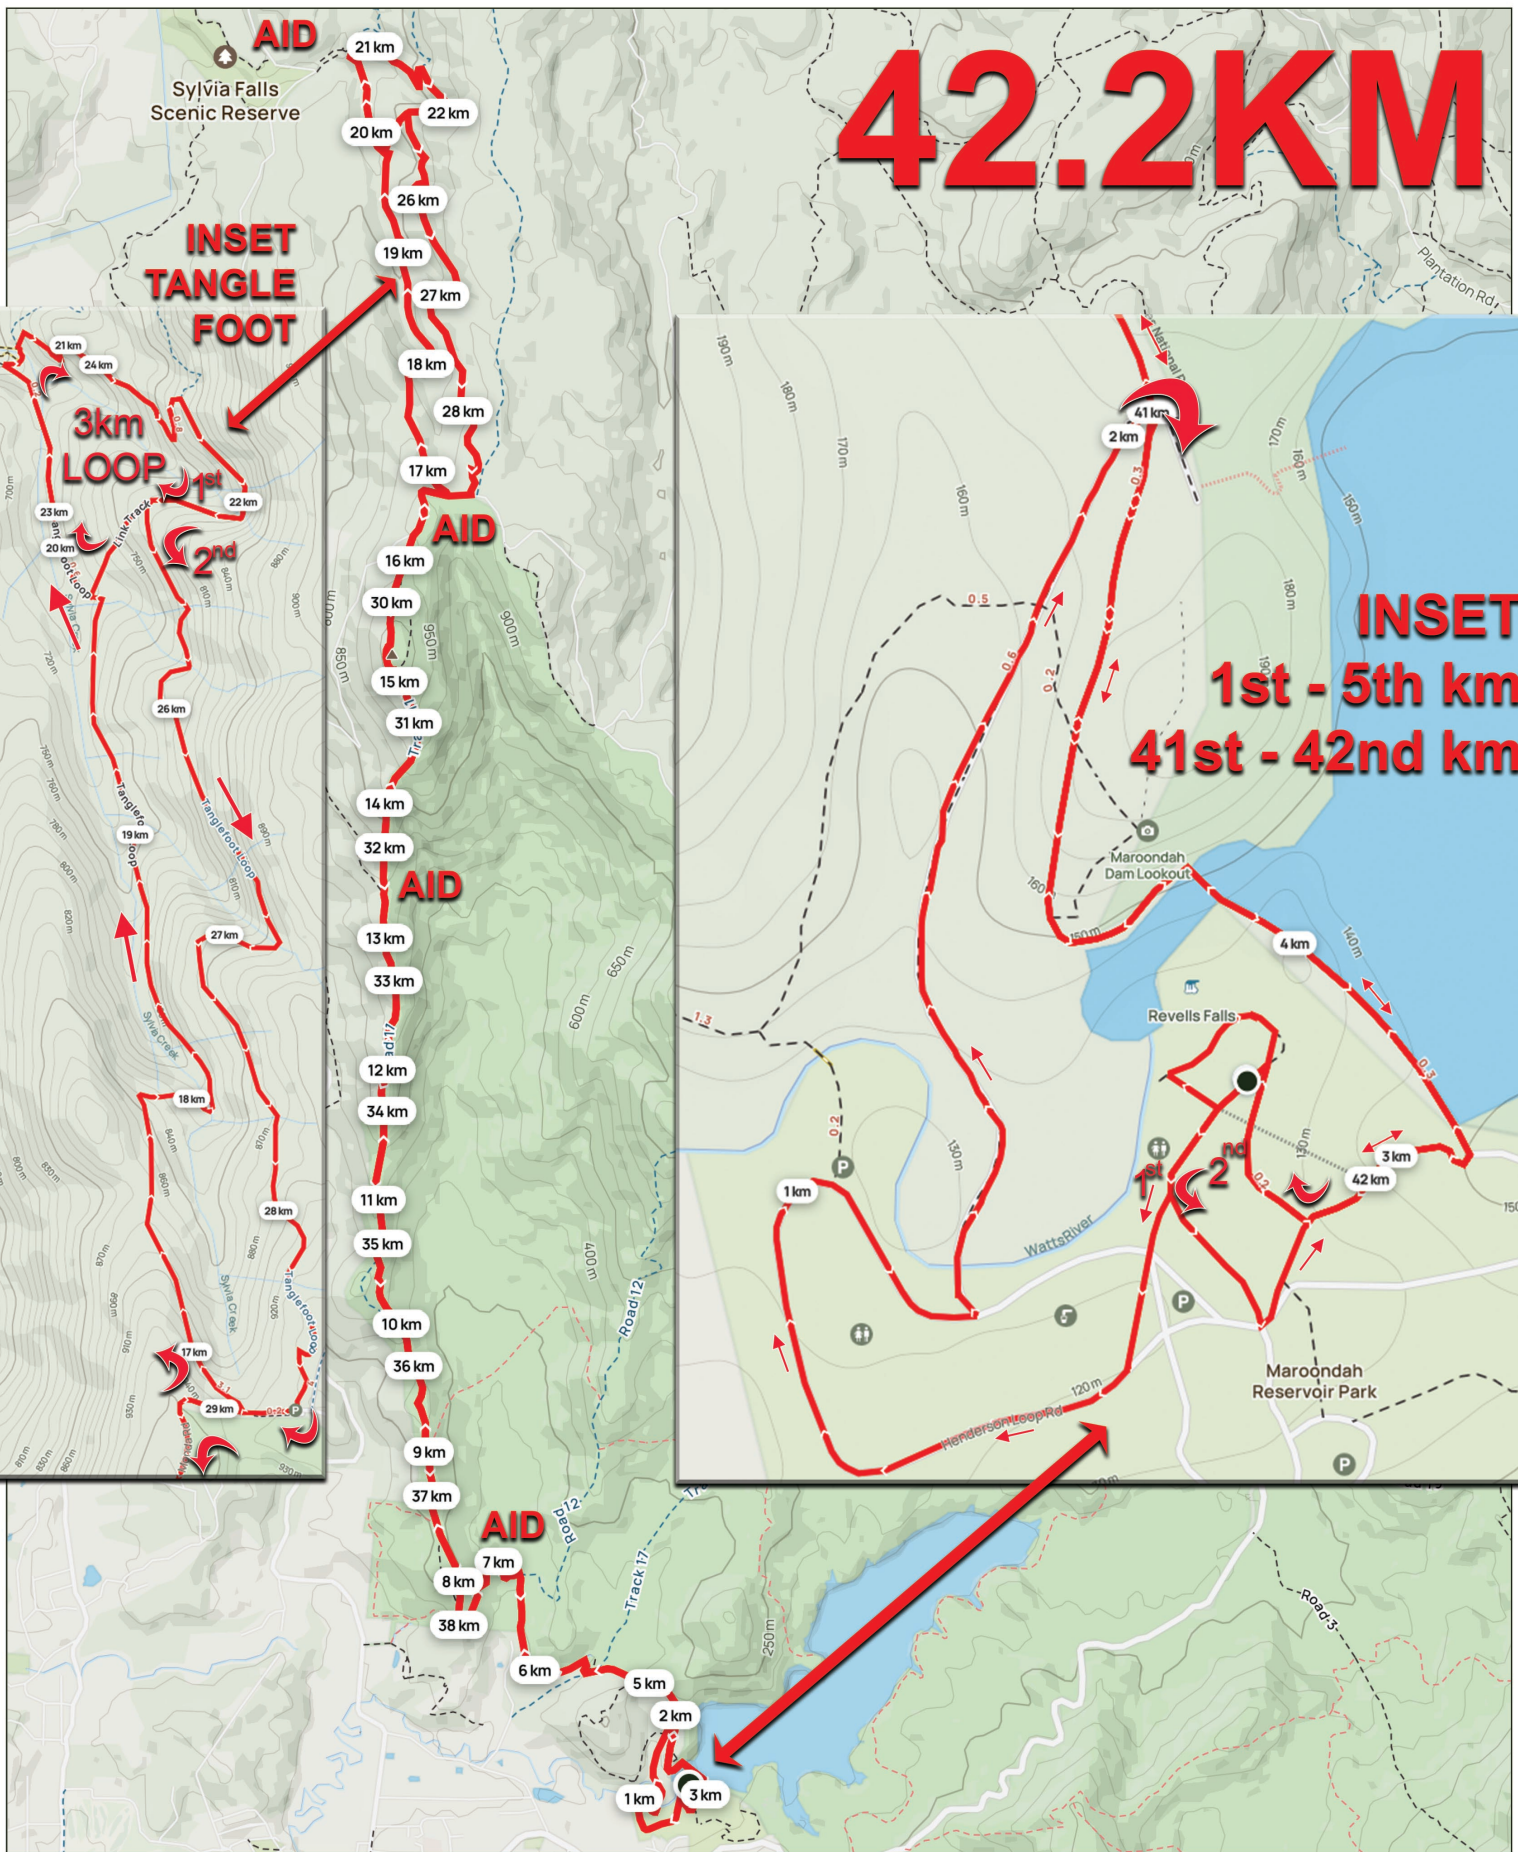

42.2KM

**INSET
TANGLE
FOOT**

**INSET
1st - 5th km
41st - 42nd km**

UPDATED COURSES FROM 2025

Gain: 2035 m Loss: 2034 m

Maroondah Dam 2025 42km
Healesville, VIC