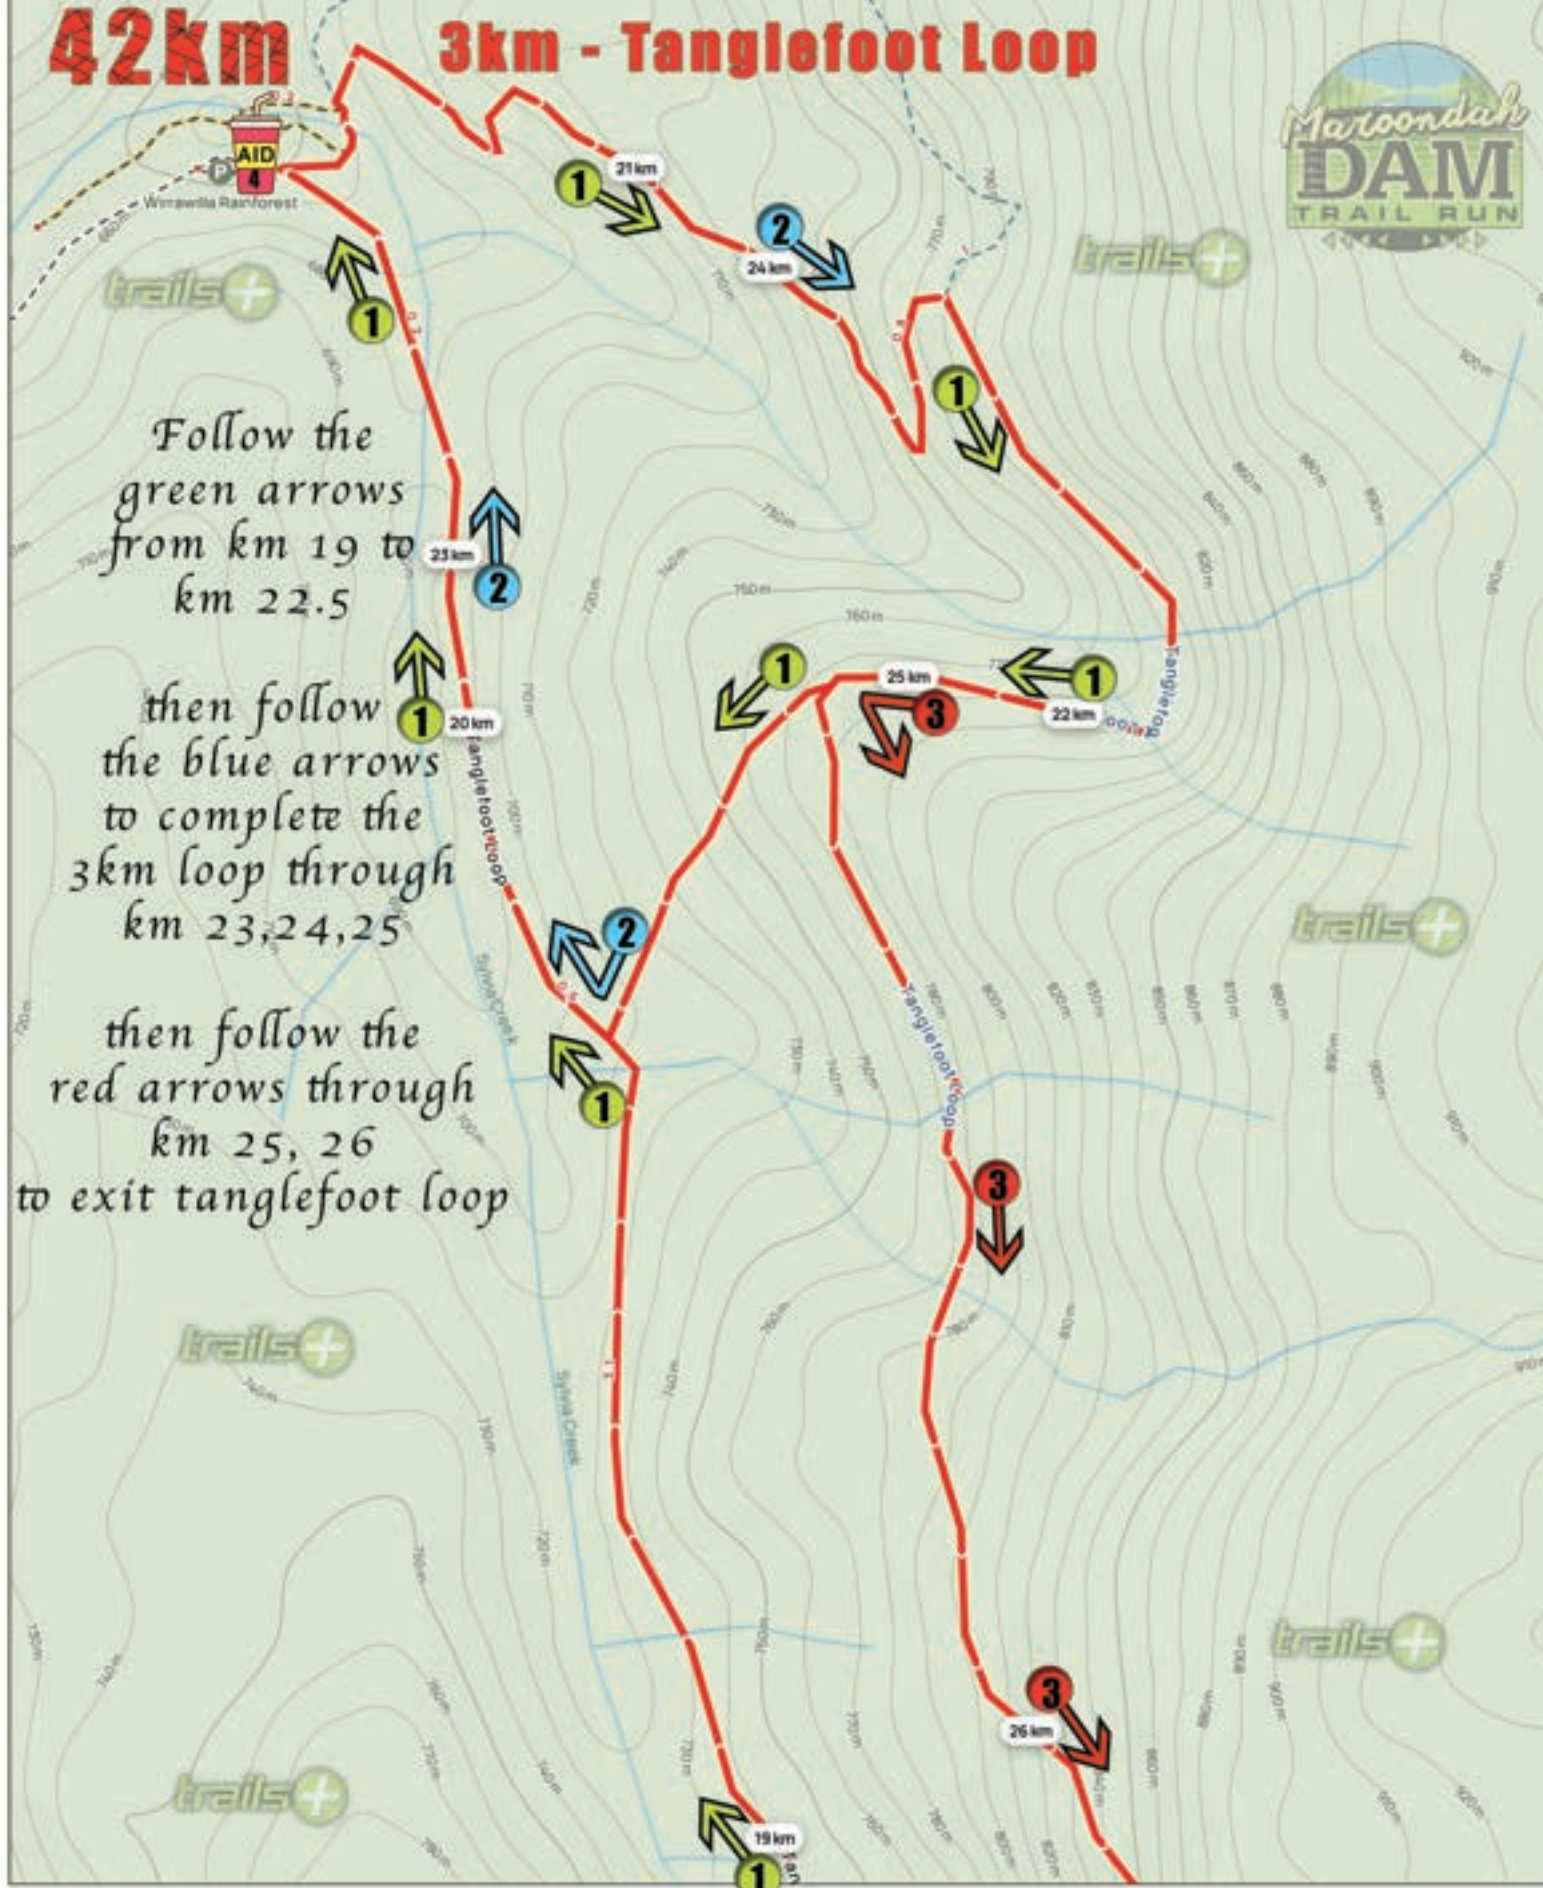

42km Full Course

Maroon Dam 42km
Healesville, VIC

42km Full Course

42km Start 3km LOOP

Maroondah Dam 42km
Healesville, VIC

**42km
Start Loop**

Maroondah Dam 42km
Healesville, VIC

42km
0-10km

42 km
10-17 km

Maroon Dam 42 km
Healesville, VIC

42 km
10-17 km

42km

17-28km

Maroondah Dam 42km
Healesville, VIC

42km
17-28km

42km

3km - Tanglefoot Loop

Follow the green arrows from km 19 to km 22.5

then follow the blue arrows to complete the 3km loop through km 23, 24, 25

then follow the red arrows through km 25, 26 to exit tanglefoot loop

Maroondah Dam 42km
Healesville, VIC

42km Tanglefoot Loop