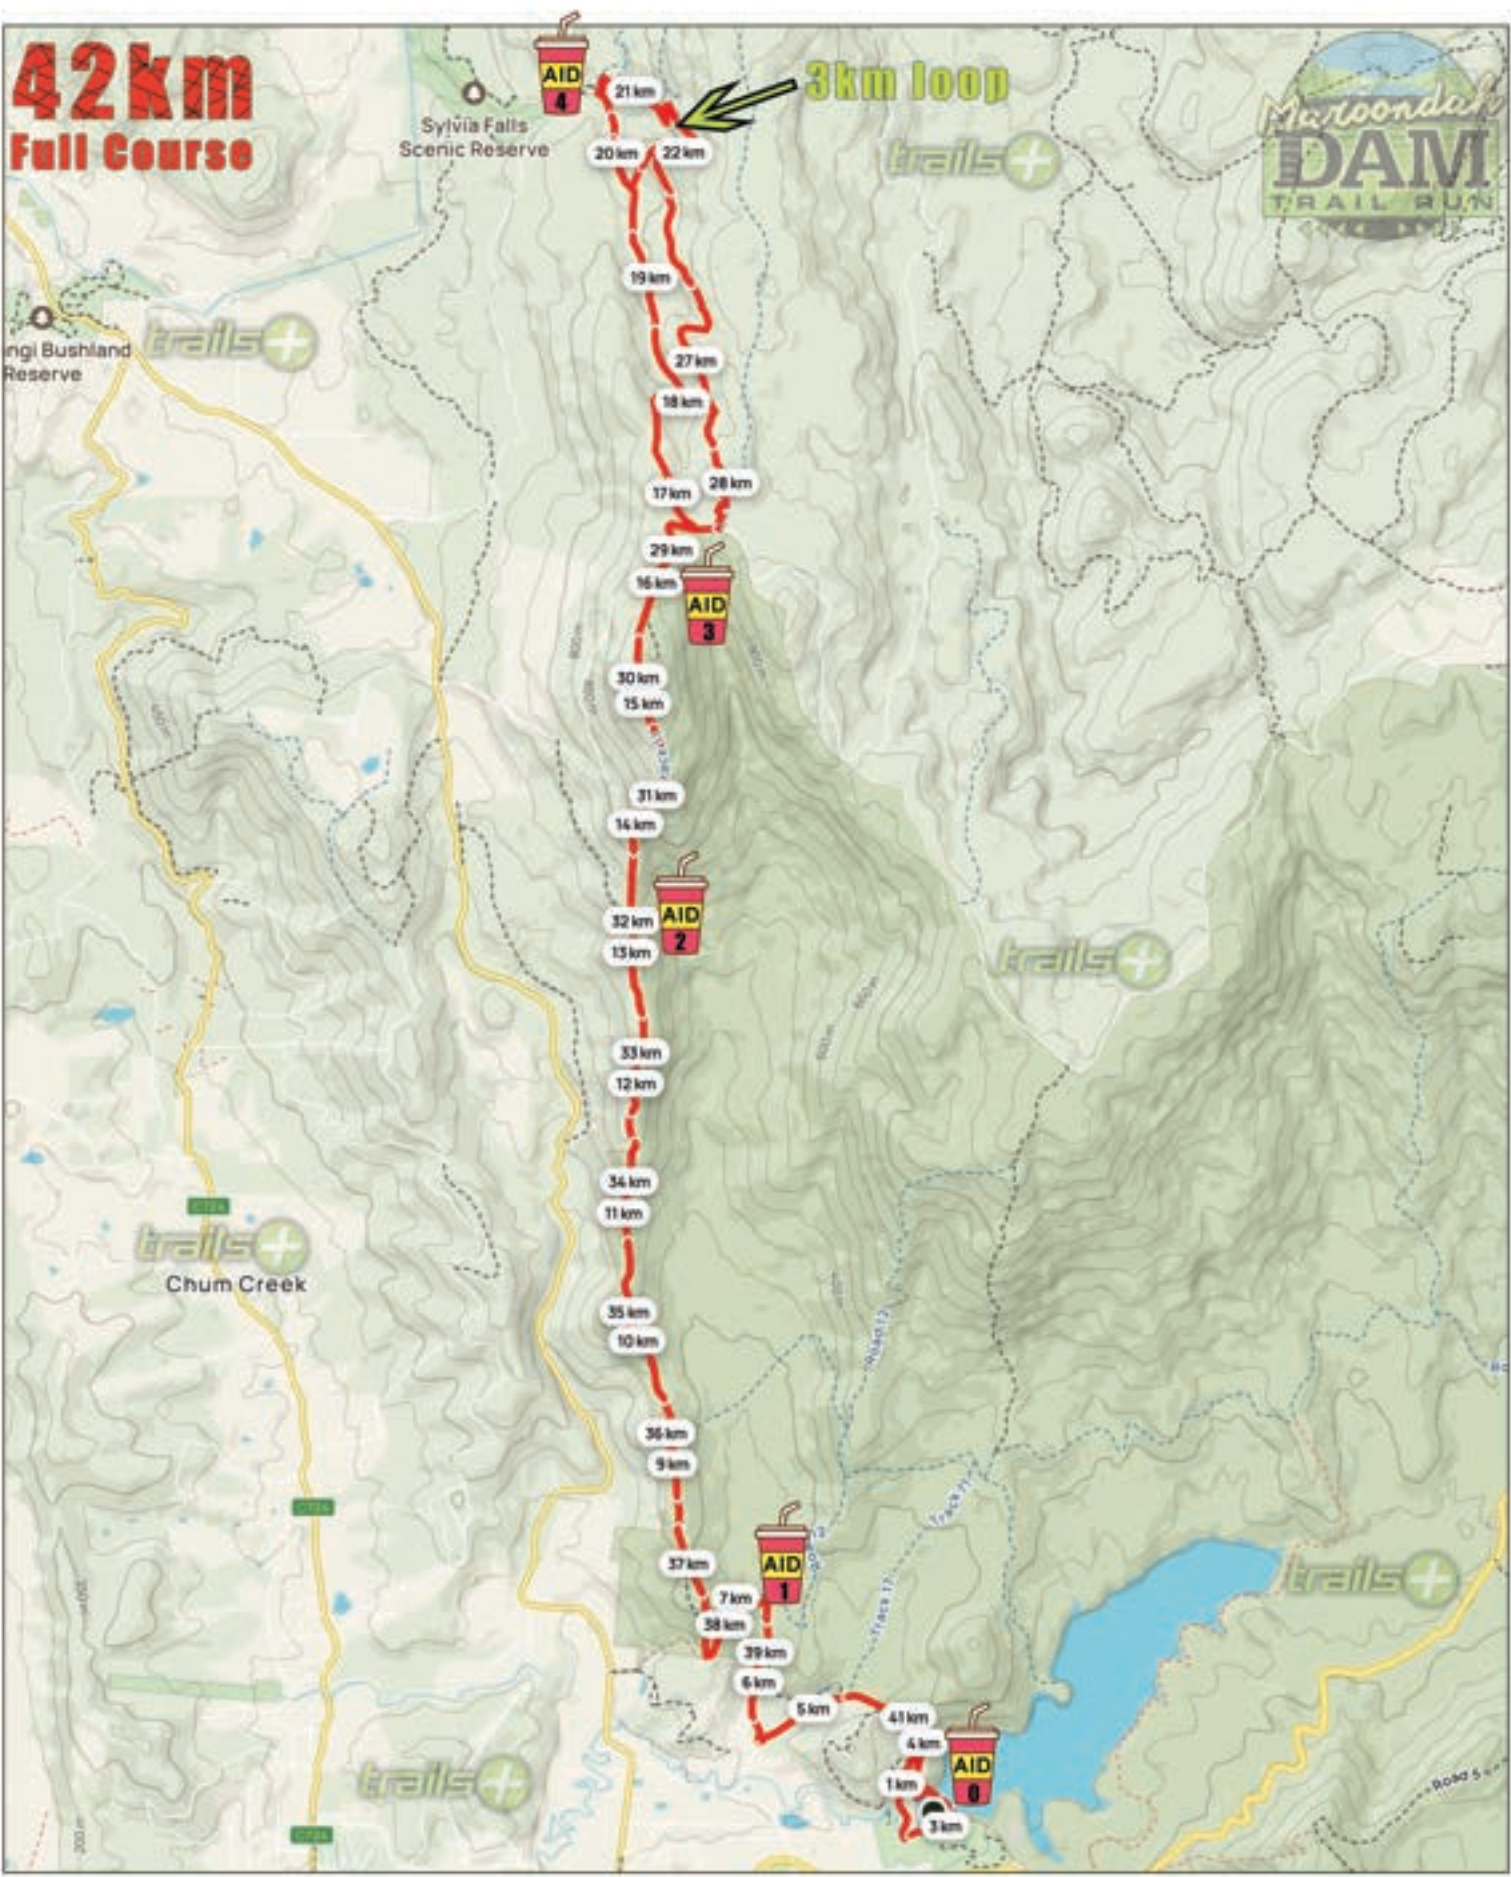

42km Full Course

Maroon Dam 42km
Healesville, VIC

42km Full Course

42km Start 3km LOOP

Maroondah Dam 42km
Healesville, VIC

**42km
Start Loop**

Maroondah Dam 42km
Healesville, VIC

42km
0-10km

42 km
10-17 km

Maroon Dam 42 km
Healesville, VIC

42 km
10-17 km

42km

17-28km

Maroondah Dam 42km
Healesville, VIC

42km
17-28km

42km

3km - Tanglefoot Loop

Follow the green arrows from km 19 to km 22.5

then follow the blue arrows to complete the 3km loop through km 23, 24, 25

then follow the red arrows through km 25, 26 to exit tanglefoot loop

Maroondah Dam 42km
Healesville, VIC

42km Tanglefoot Loop