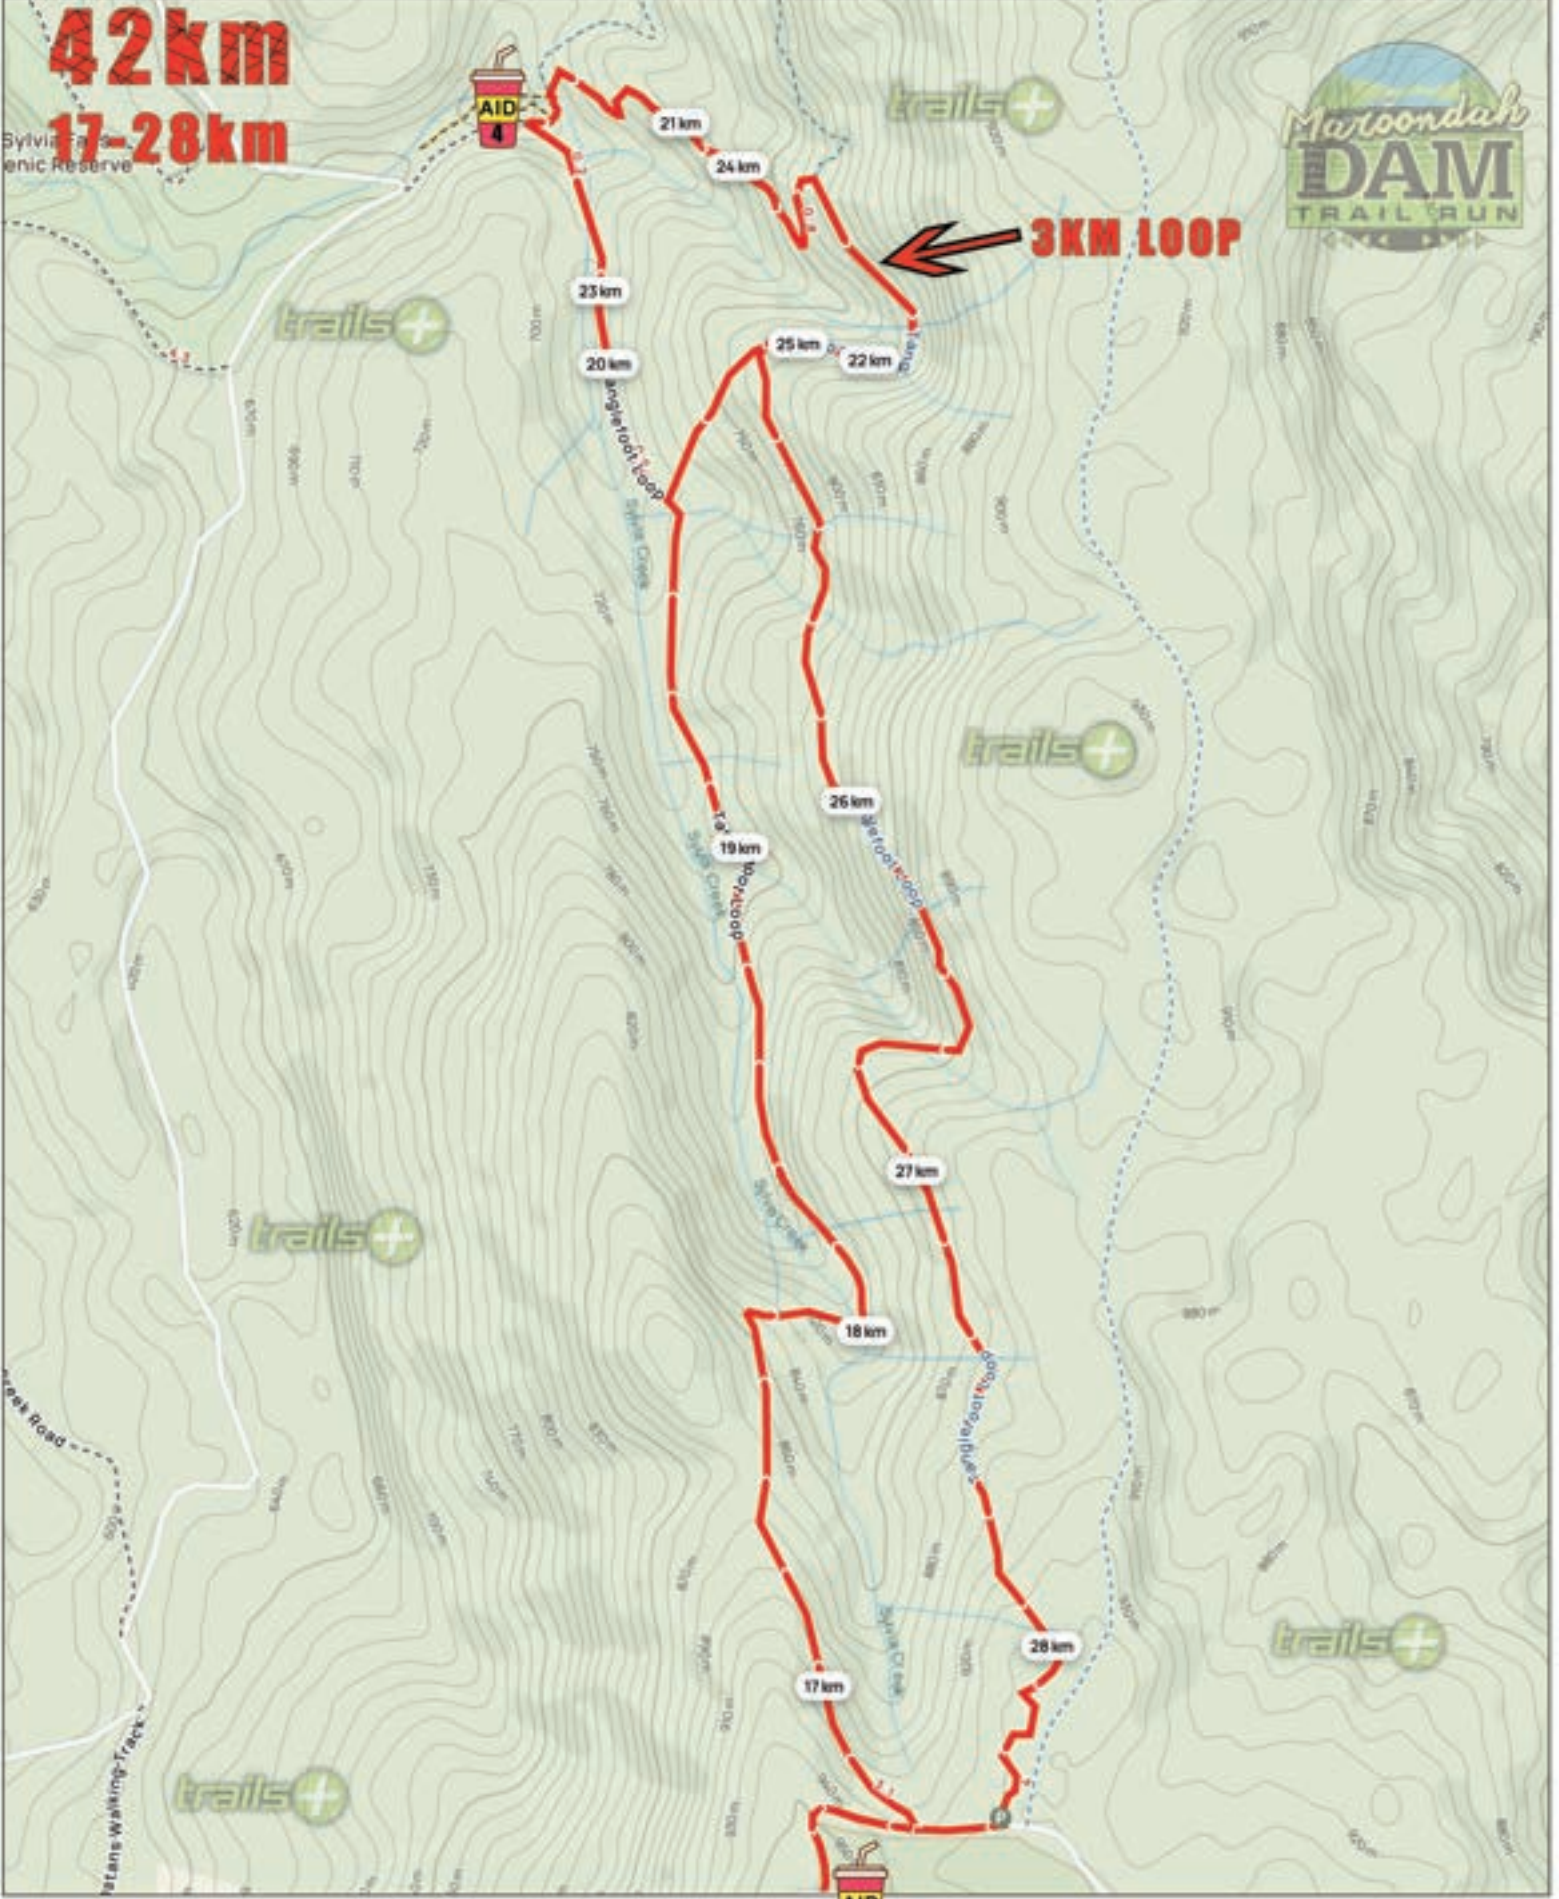

42km Full Course

Maroon Dam 42km
Healesville, VIC

42km Full Course

42km Start 3km LOOP

Maroondah Dam 42km
Healesville, VIC

**42km
Start Loop**

Maroondah Dam 42km
Healesville, VIC

42km
0-10km

42 km
10-17 km

Maroon Dam 42 km
Healesville, VIC

42 km
10-17 km

42km

17-28km

Maroondah Dam 42km
Healesville, VIC

42km
17-28km

42km

3km - Tanglefoot Loop

Follow the green arrows from km 19 to km 22.5

then follow the blue arrows to complete the 3km loop through km 23, 24, 25

then follow the red arrows through km 25, 26 to exit tanglefoot loop

Maroondah Dam 42km
Healesville, VIC

42km Tanglefoot Loop