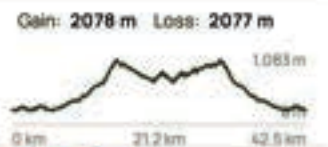

42km Full Course

Maroon Dam 42km
Healesville, VIC

42km Full Course

42km Start 3km LOOP

Maroondah Dam 42km
Healesville, VIC

**42km
Start Loop**

Maroondah Dam 42km
Healesville, VIC

42km
0-10km

42 km
10-17 km

Maroon Dam 42 km
Healesville, VIC

42 km
10-17 km

42km

17-28km

Maroondah Dam 42km
Healesville, VIC

42km
17-28km

42km

3km - Tanglefoot Loop

Follow the green arrows from km 19 to km 22.5

then follow the blue arrows to complete the 3km loop through km 23, 24, 25

then follow the red arrows through km 25, 26 to exit tanglefoot loop