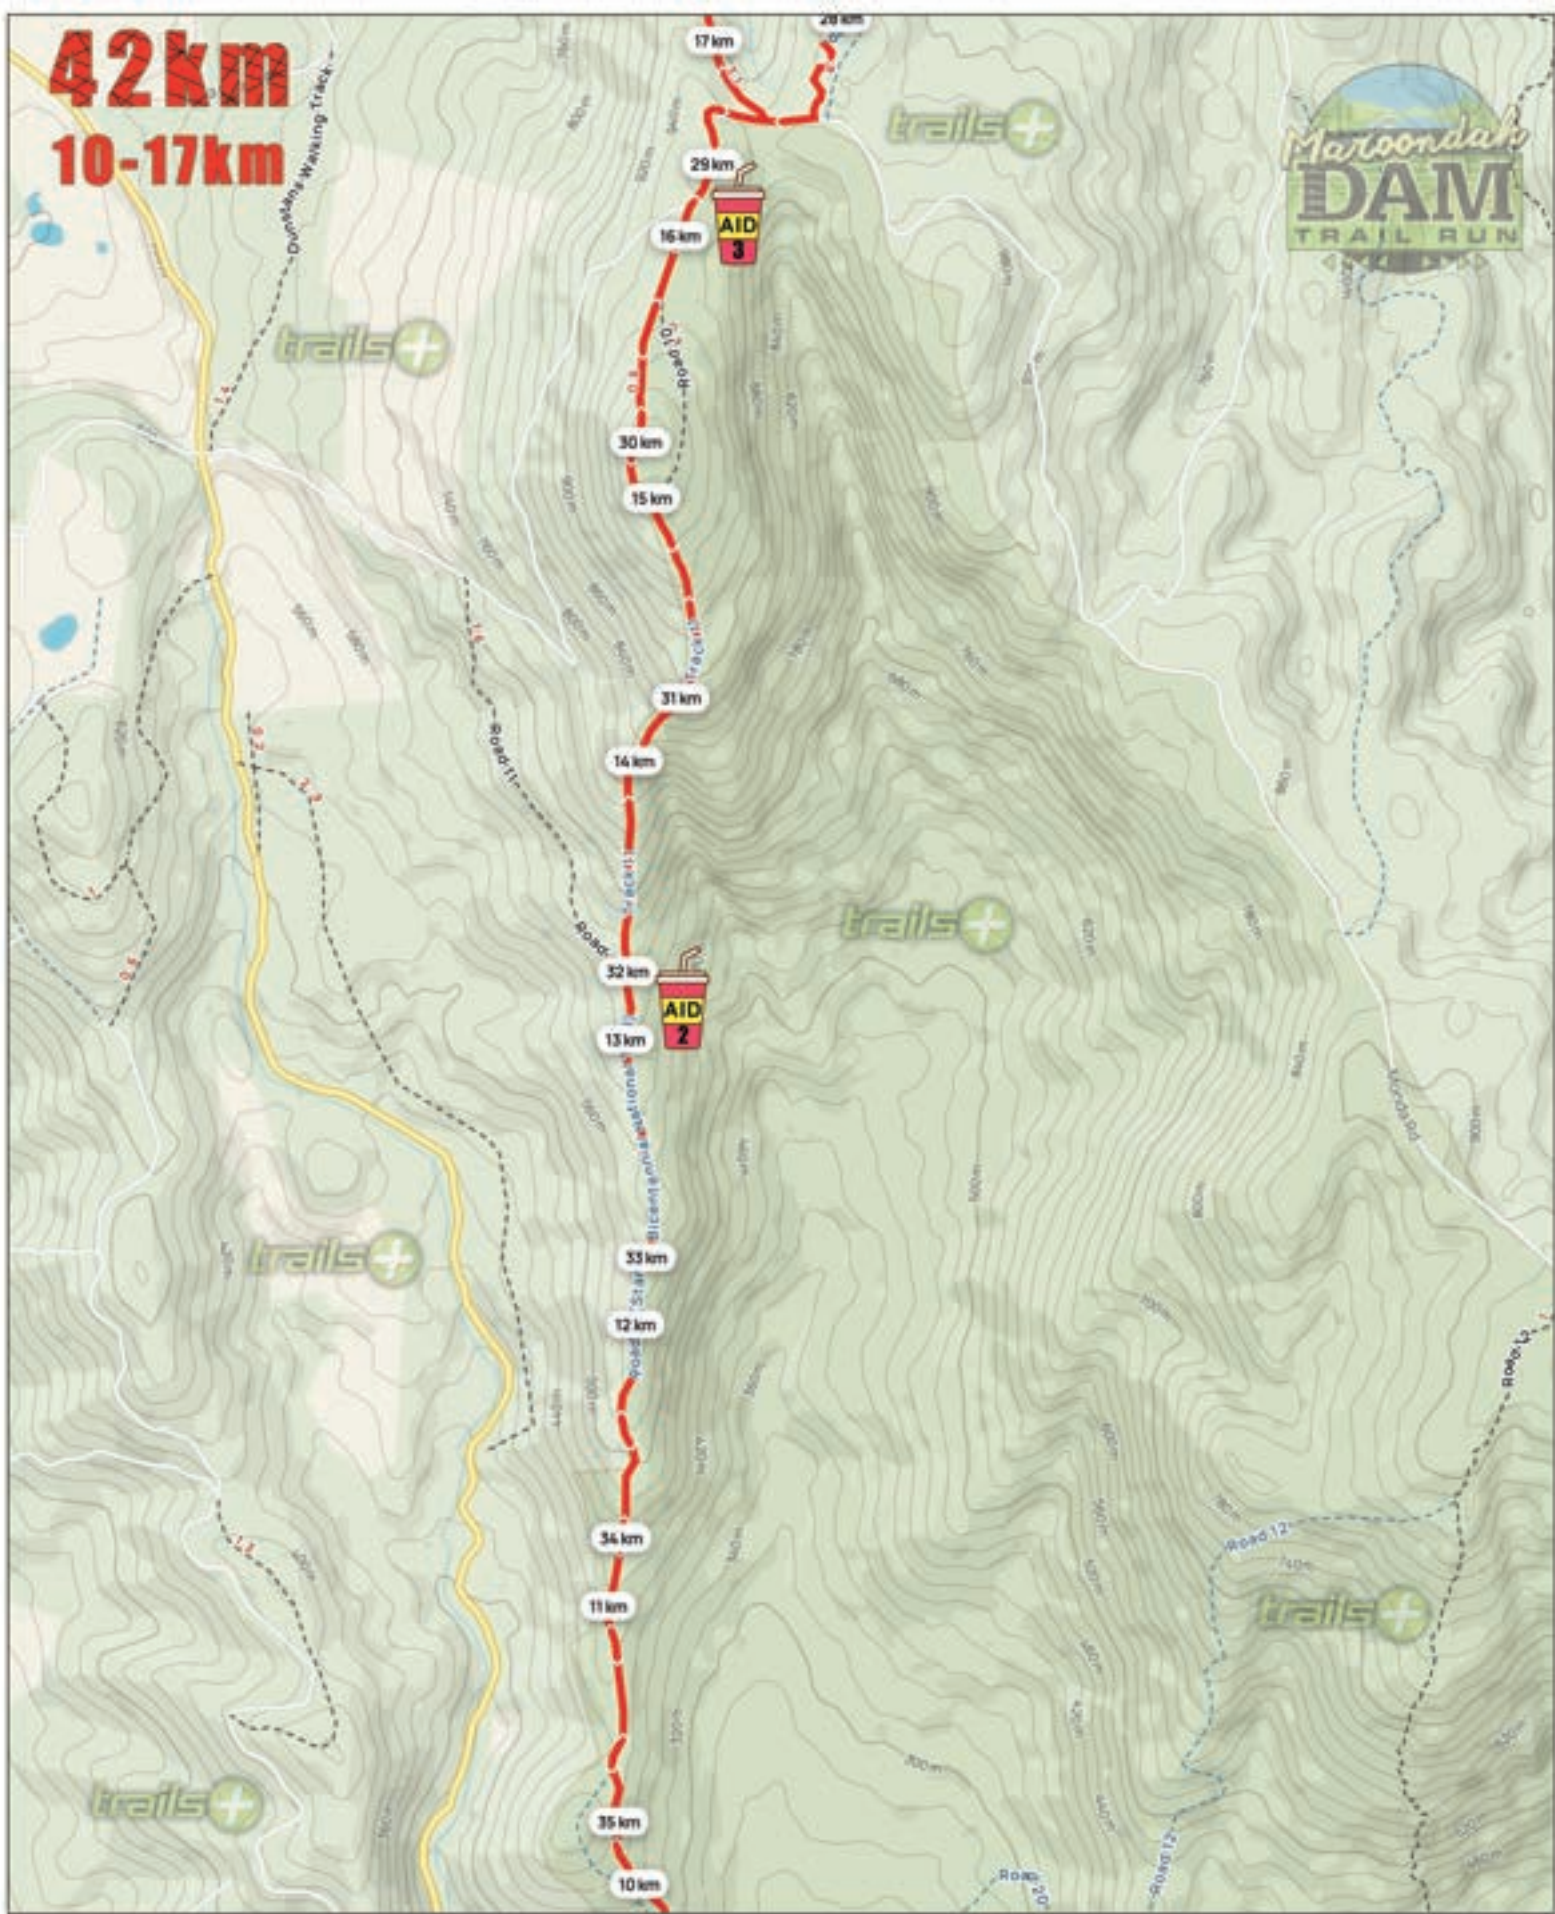

42km Full Course

Maroon Dam 42km
Healesville, VIC

42km Full Course

42km Start 3km LOOP

Maroondah Dam 42km
Healesville, VIC

**42km
Start Loop**

Maroondah Dam 42km
Healesville, VIC

42km
0-10km

42 km
10-17 km

Maroon Dam 42 km
Healesville, VIC

42 km
10-17 km

42km

17-28km

Maroondah Dam 42km
Healesville, VIC

42km
17-28km

42km

3km - Tanglefoot Loop

Follow the green arrows from km 19 to km 22.5

then follow the blue arrows to complete the 3km loop through km 23, 24, 25

then follow the red arrows through km 25, 26 to exit tanglefoot loop

Maroondah Dam 42km
Healesville, VIC

42km Tanglefoot Loop