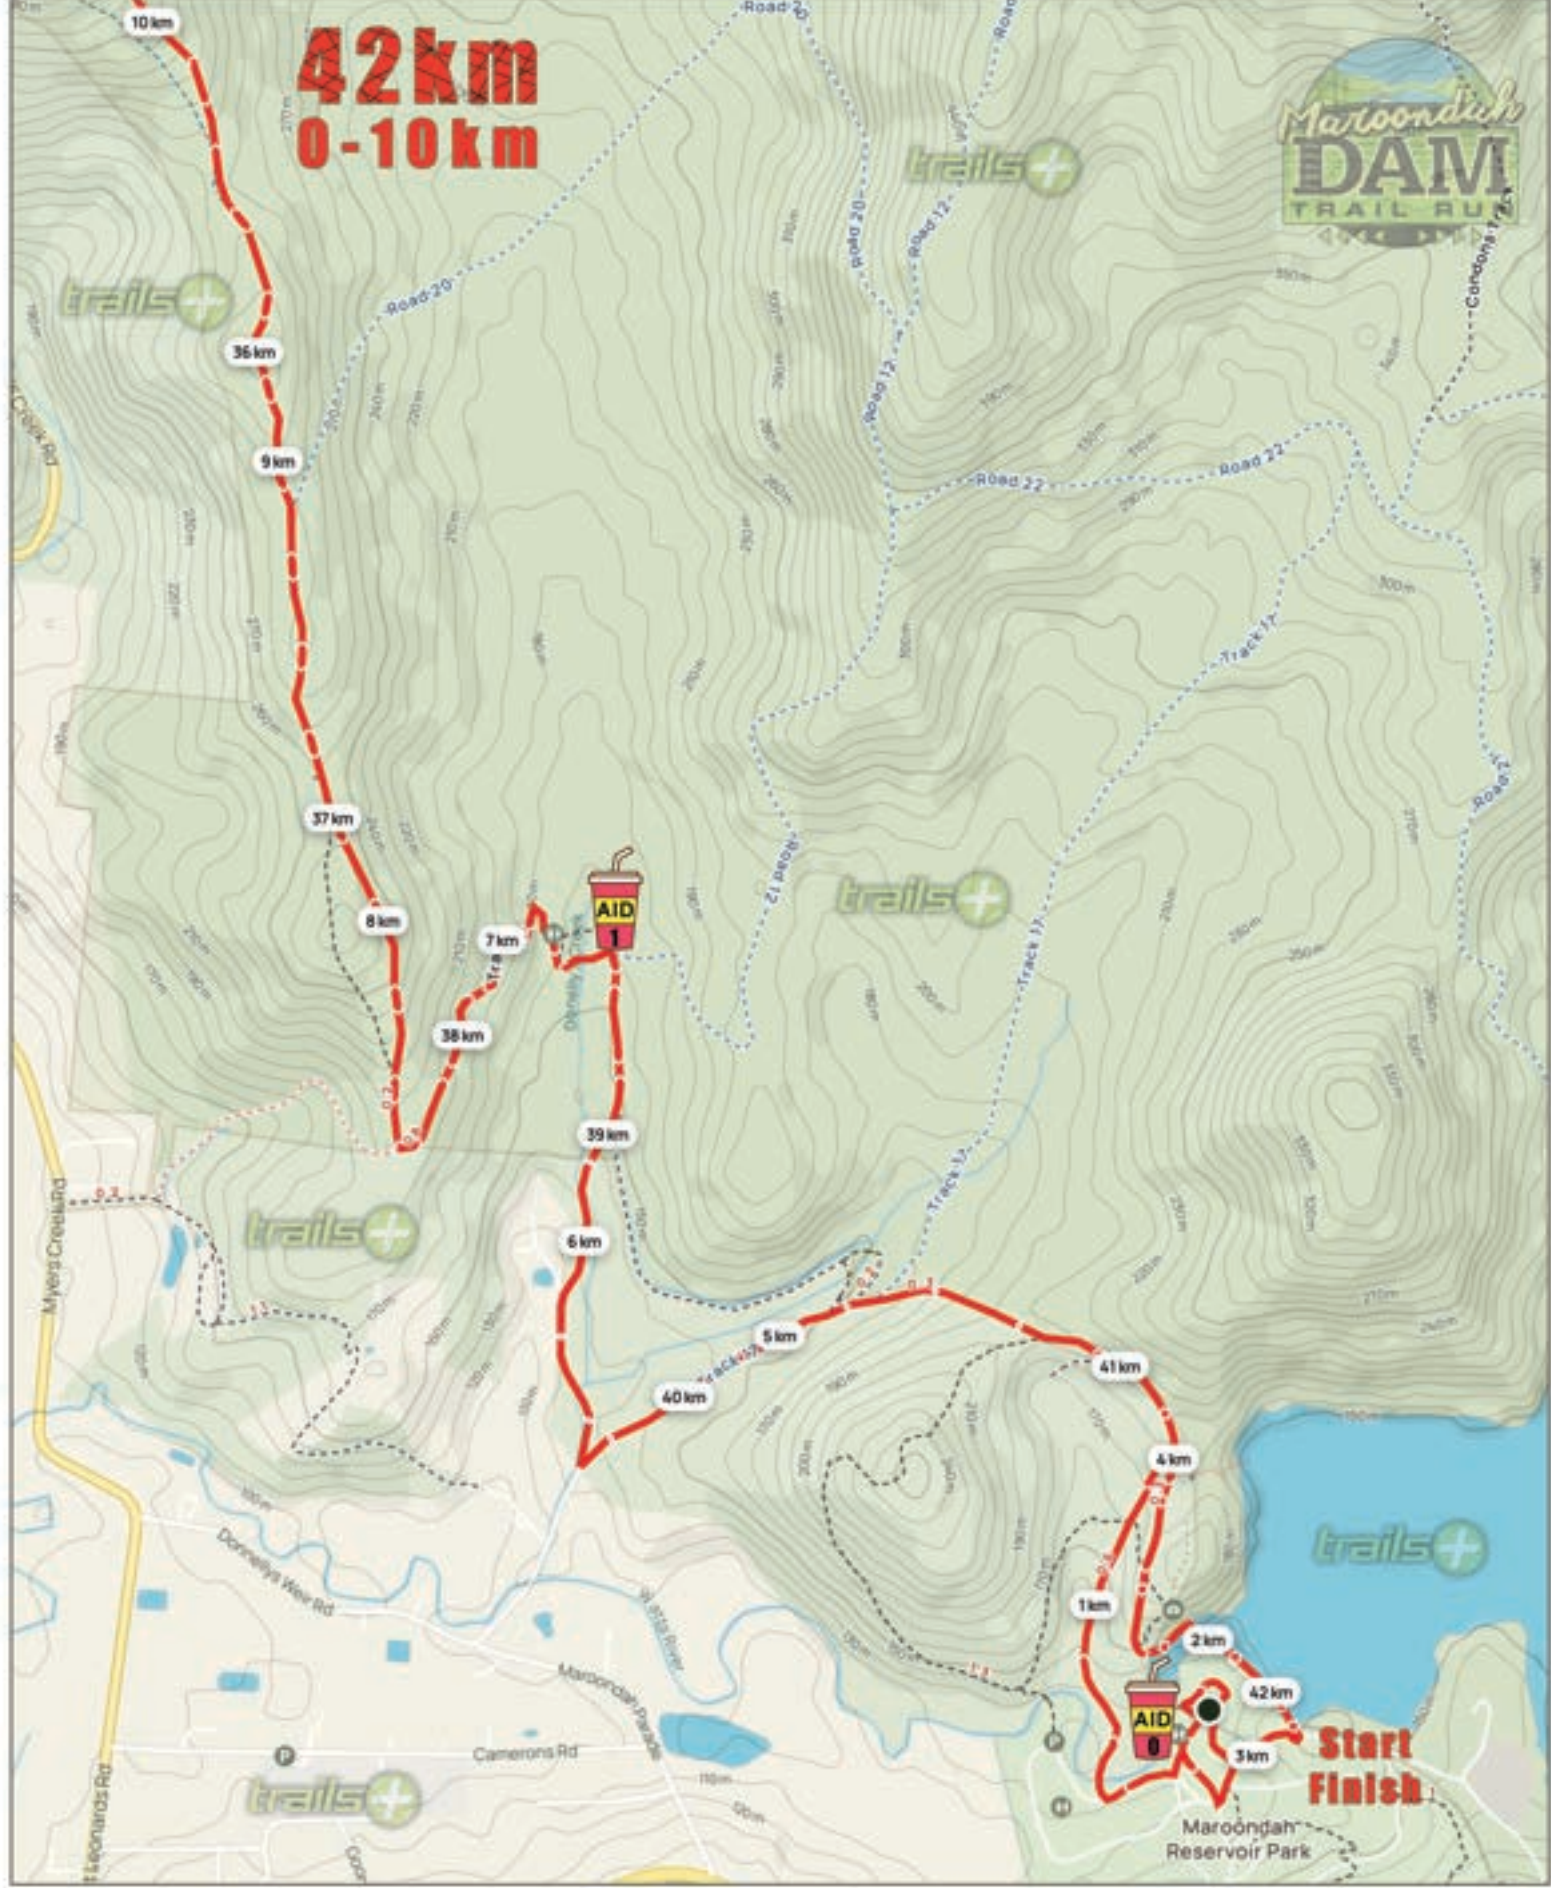

42km Full Course

Maroon Dam 42km
Healesville, VIC

42km Full Course

42km Start 3km LOOP

Maroondah Dam 42km
Healesville, VIC

**42km
Start Loop**

Maroondah Dam 42km
Healesville, VIC

42km
0-10km

42 km
10-17 km

Maroon Dam 42 km
Healesville, VIC

42 km
10-17 km

42km

17-28km

Maroondah Dam 42km
Healesville, VIC

42km
17-28km

42km

3km - Tanglefoot Loop

Follow the green arrows from km 19 to km 22.5

then follow the blue arrows to complete the 3km loop through km 23, 24, 25

then follow the red arrows through km 25, 26 to exit tanglefoot loop

Maroondah Dam 42km
Healesville, VIC

42km Tanglefoot Loop