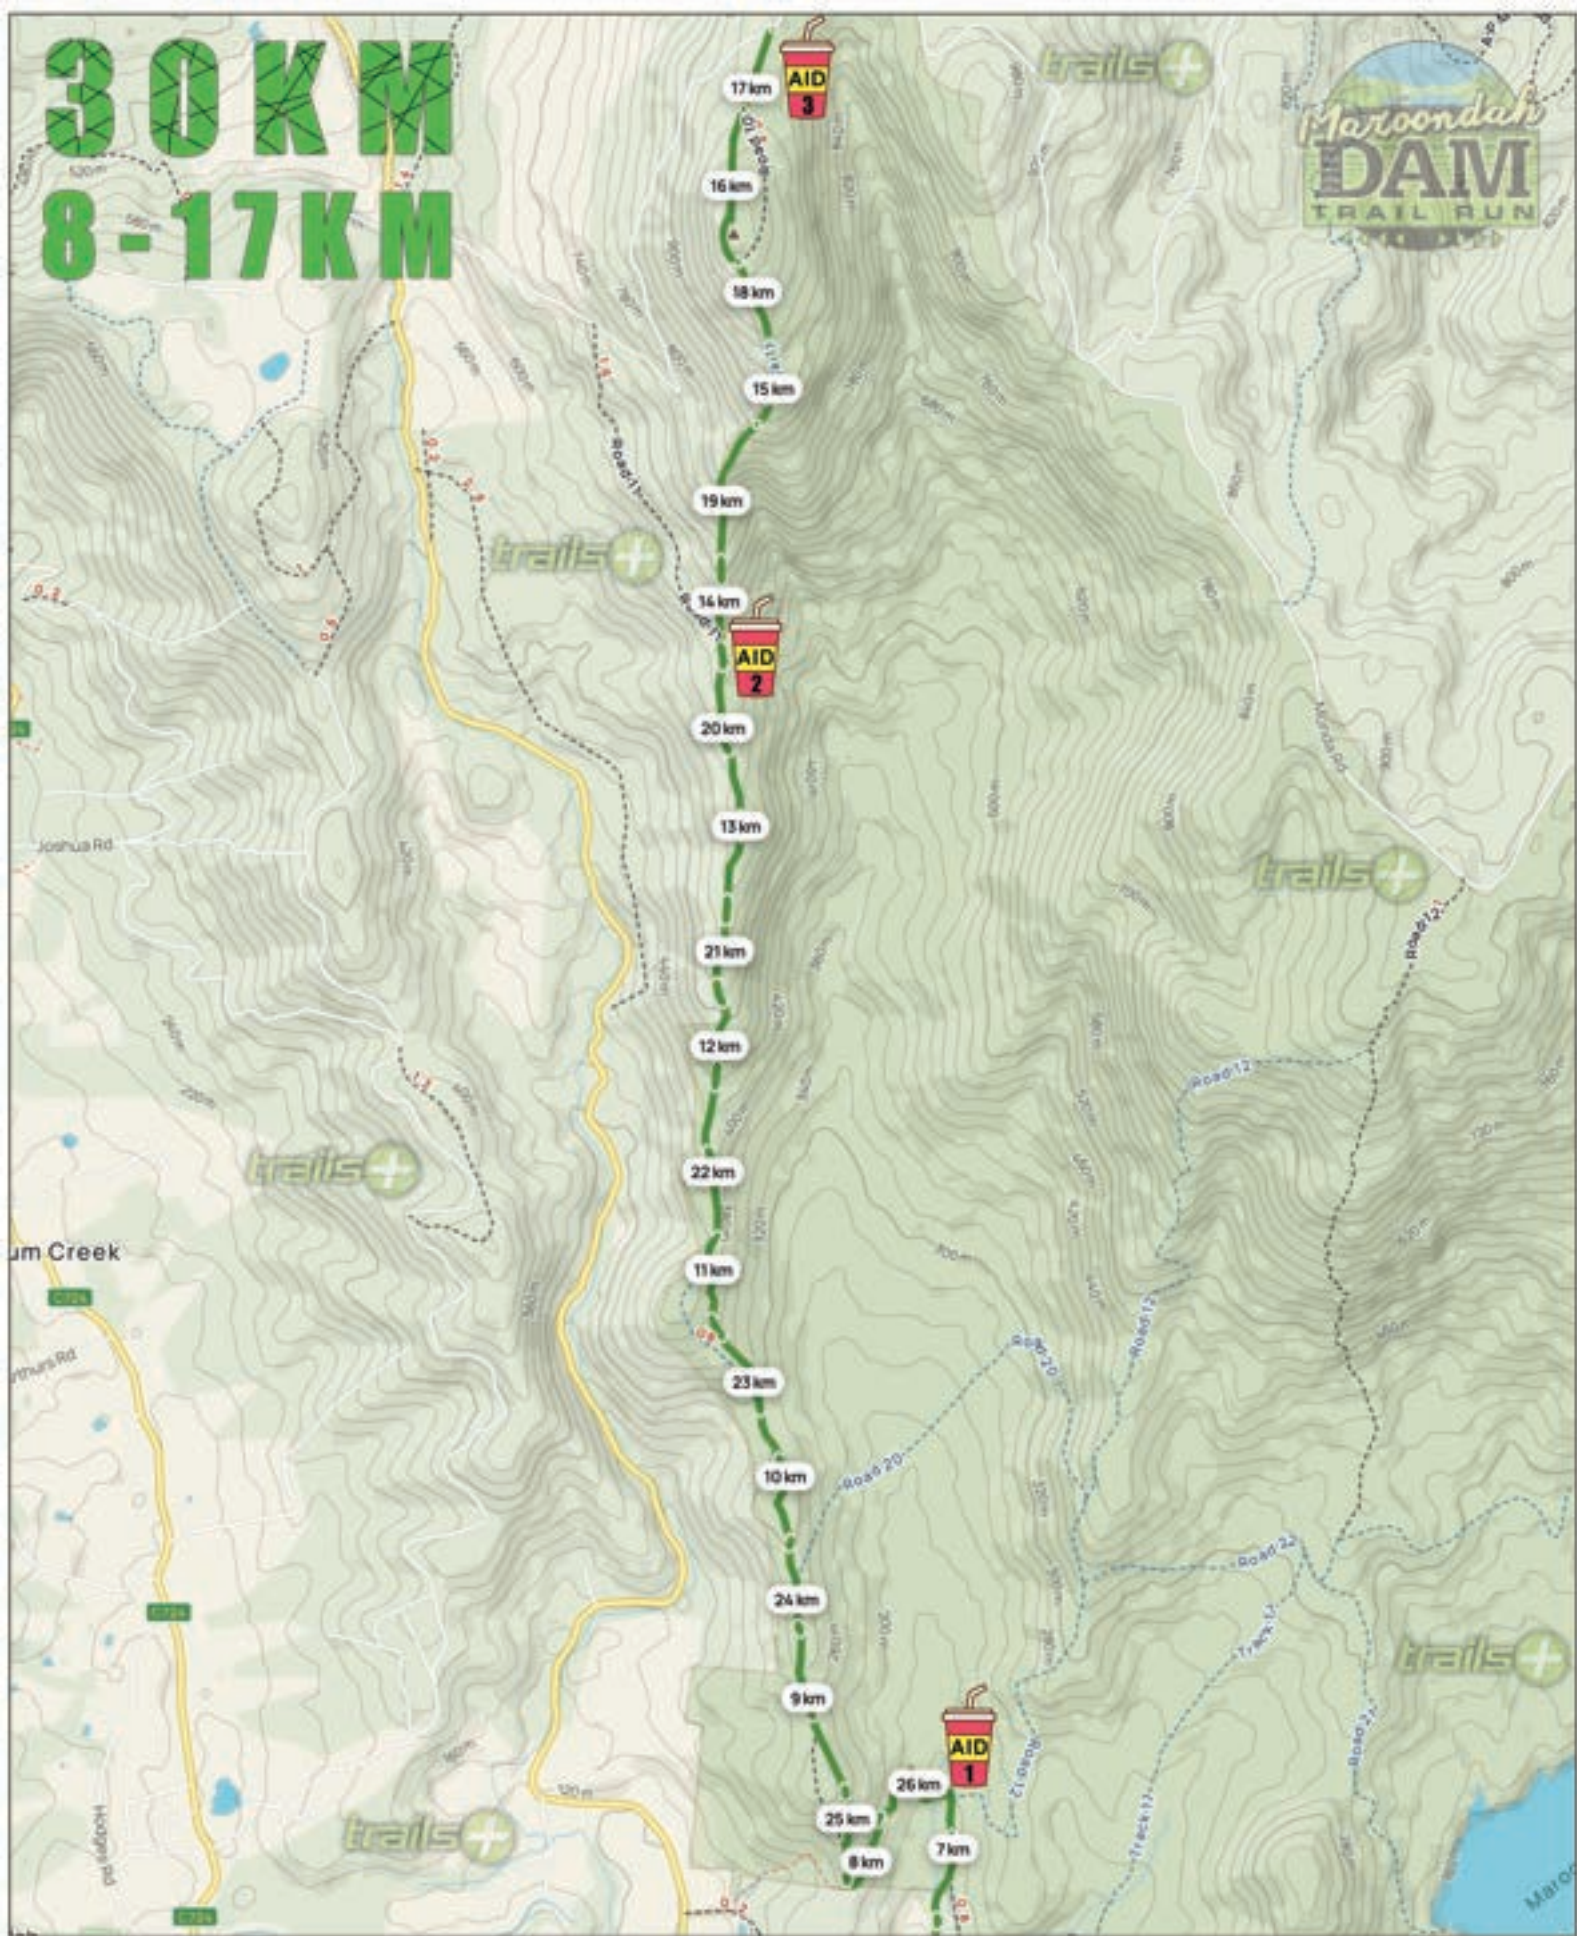

30 KM Full Course

Maroondah Dam 30km
Healesville, VIC

30km Full course

30 KM START LOOP

Maroondah Dam 30km
Healesville, VIC

30km START LOOP

Maroondah Dam 30km
Healesville, VIC

**30km
0 - 8km**

30 KM

8-17 KM

1/1/2024
11.7°E

Gain: 1424 m Loss: 1423 m

Maroondah Dam 30km
Healesville, VIC

30km

8-17km