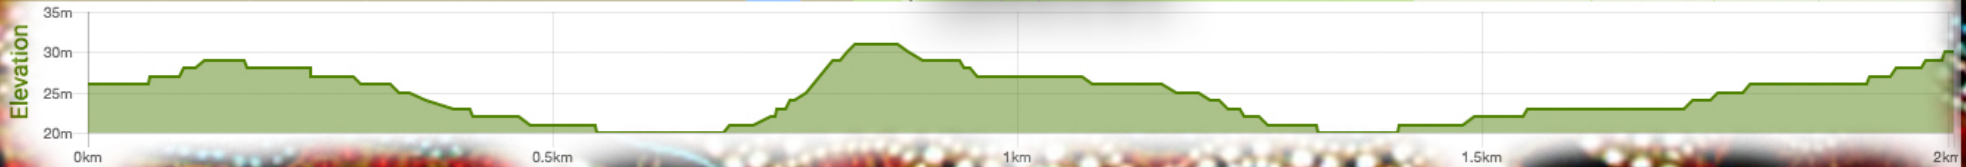

# Brimbank 2km

sport  
running

distance  
**2.01 km**

ascent  
**24 m**

descent  
**20 m**

Map Satellite OSM

Google

Map data ©2018 Google 20 m Terms of Use Report a map error