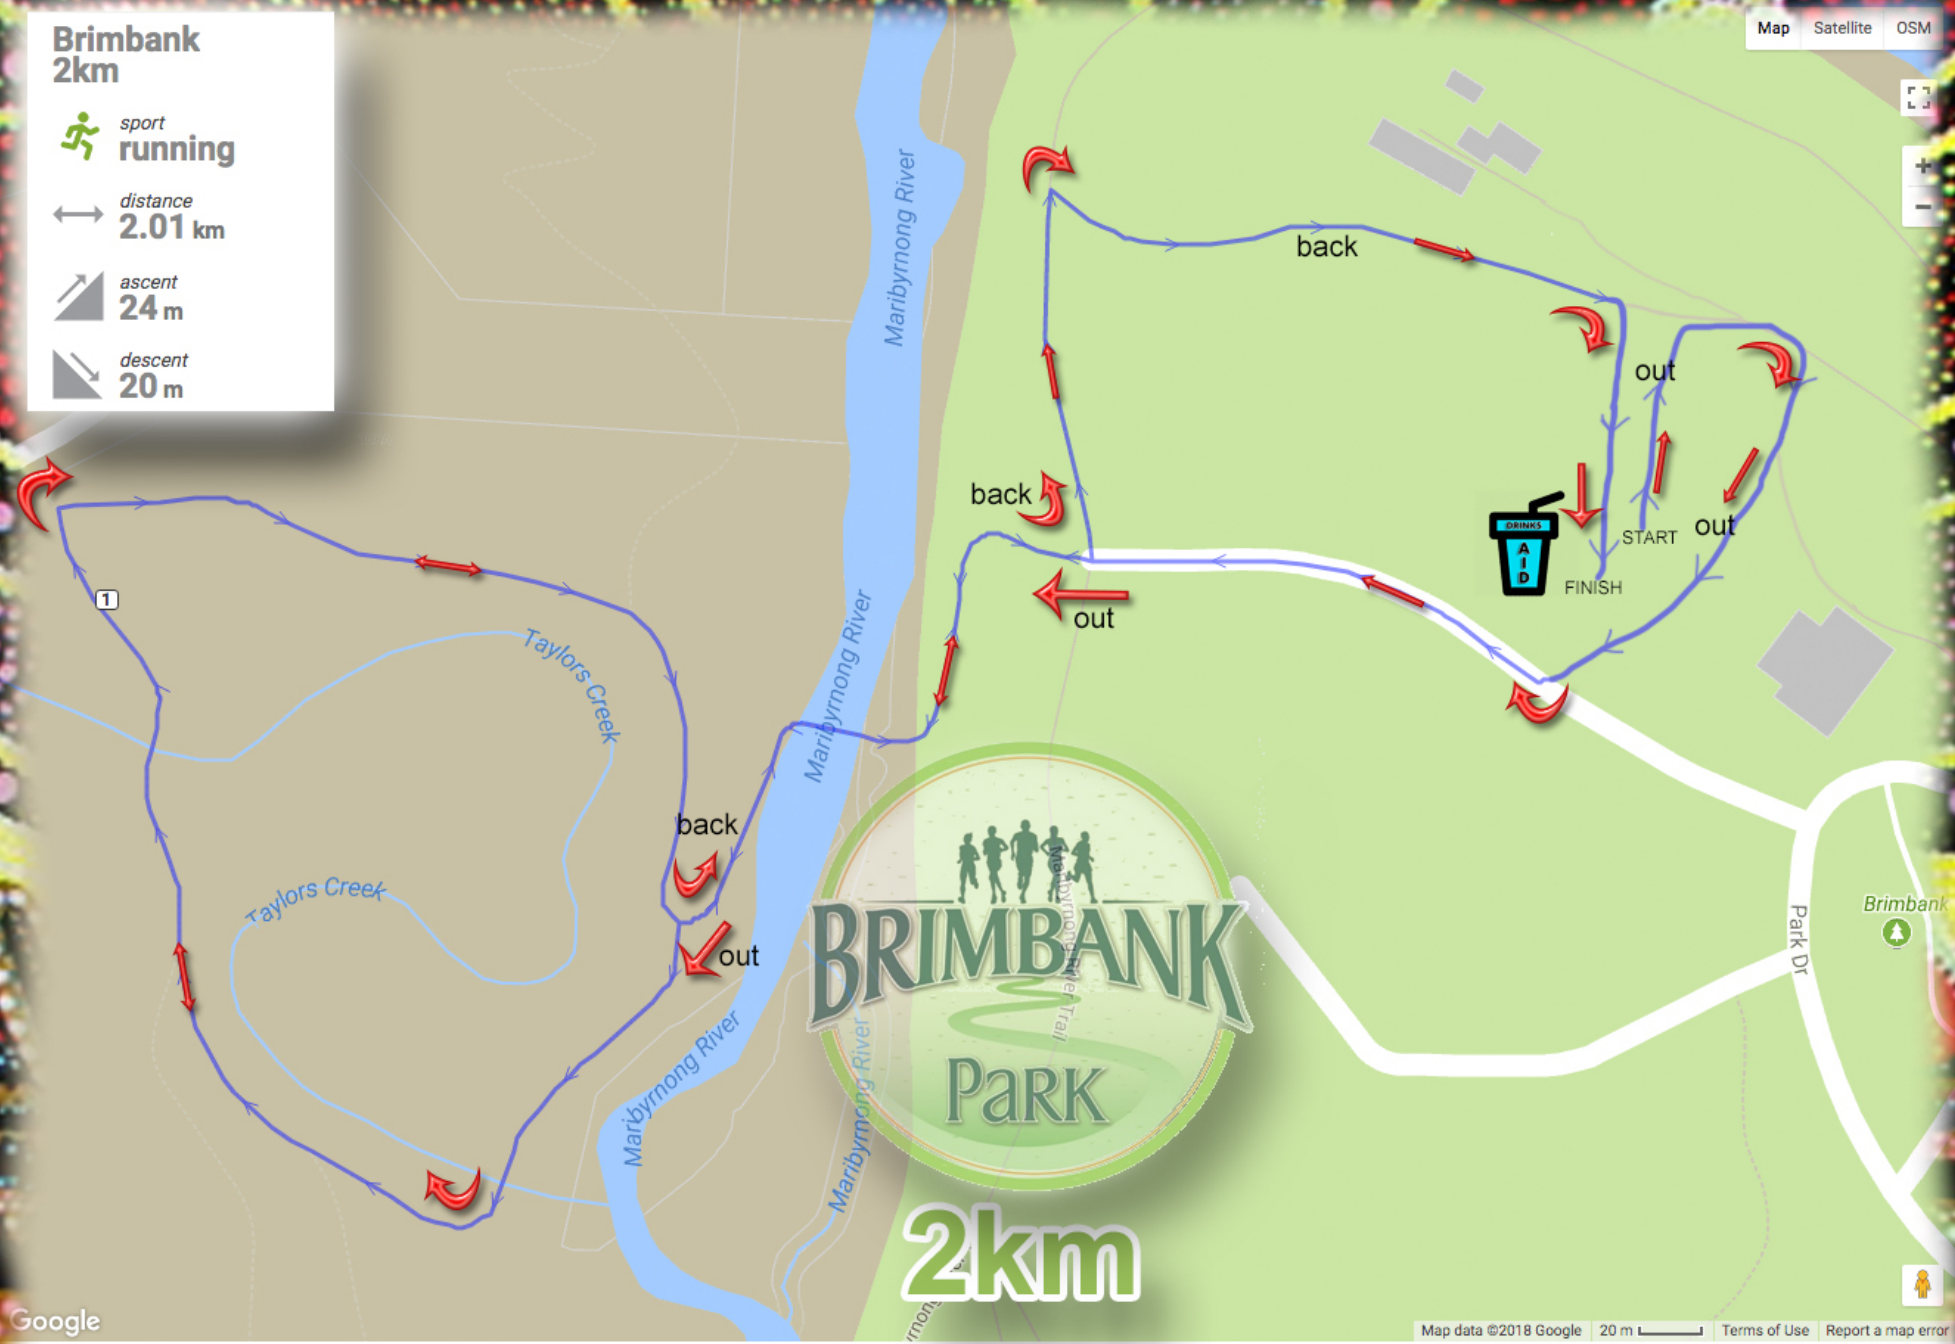

# Brimbank 2km

sport  
running

distance  
**2.01 km**

ascent  
**24 m**

descent  
**20 m**

Map Satellite OSM

Google

Map data ©2018 Google 20 m Terms of Use Report a map error