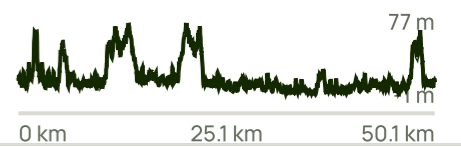

3/18/2025

Gain: 707 m Loss: 709 m

Brimbank 2025-50km Course
Melbourne, VIC