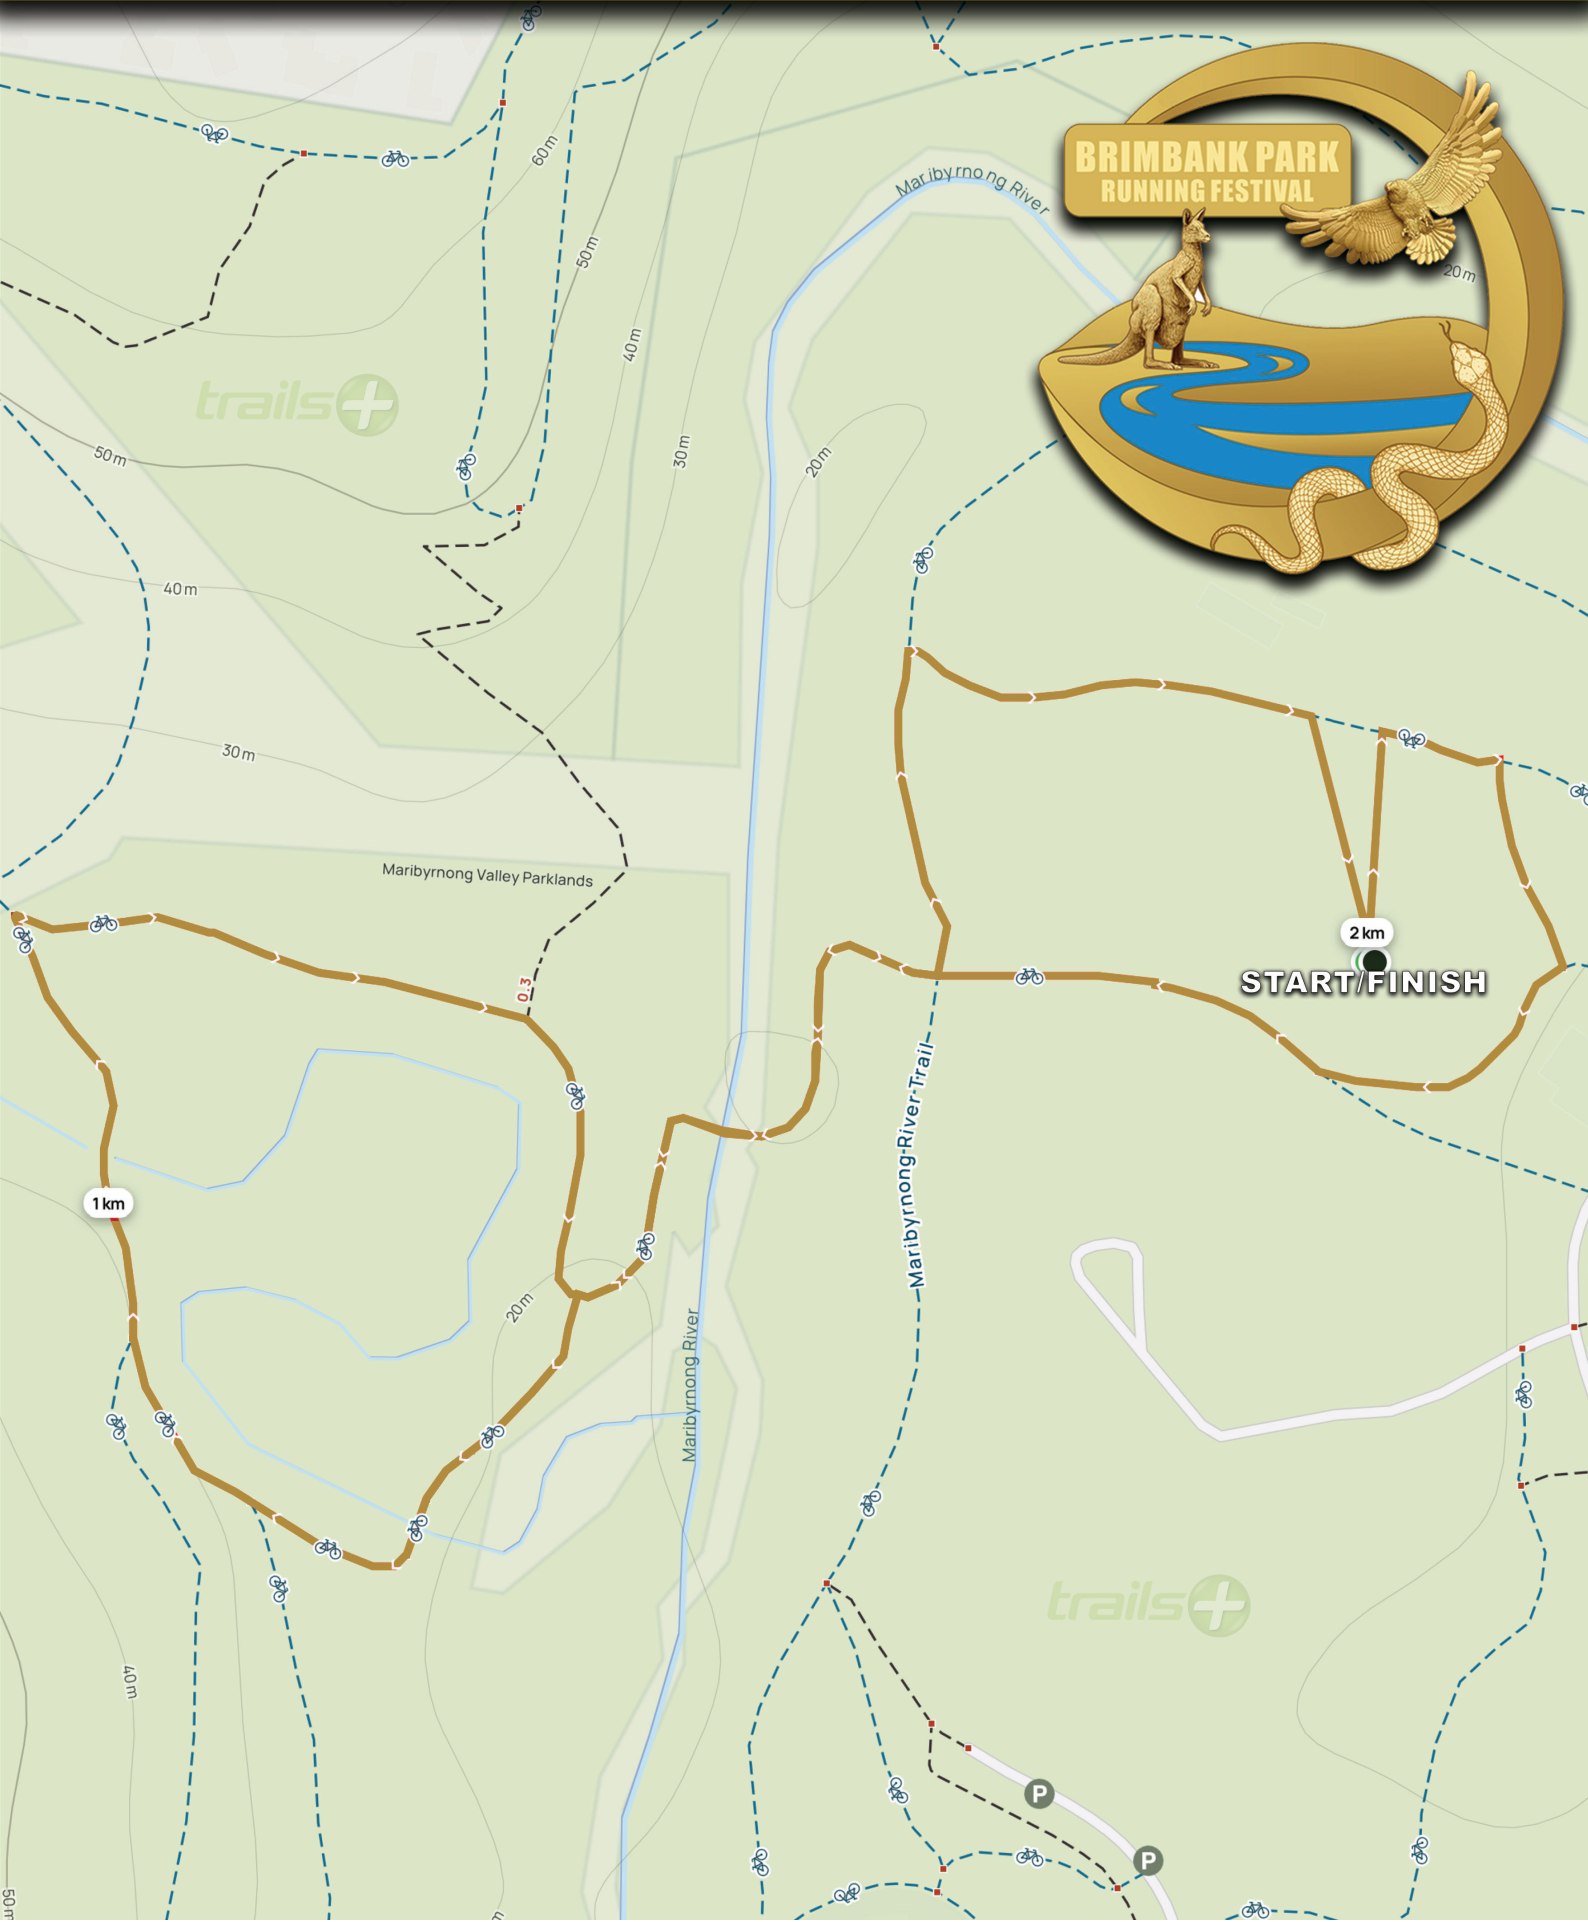

Brimbank Park

2 km

ELEVATION 25M

BRIMBANK PARK
RUNNING FESTIVAL

2 km
START/FINISH

1 km

20m

60m

50m

40m

30m

20m

20m

Maribyrnong River-Trail

Maribyrnong River

Maribyrnong River

Maribyrnong Valley Parklands

trails+

trails+

P

P

0.3