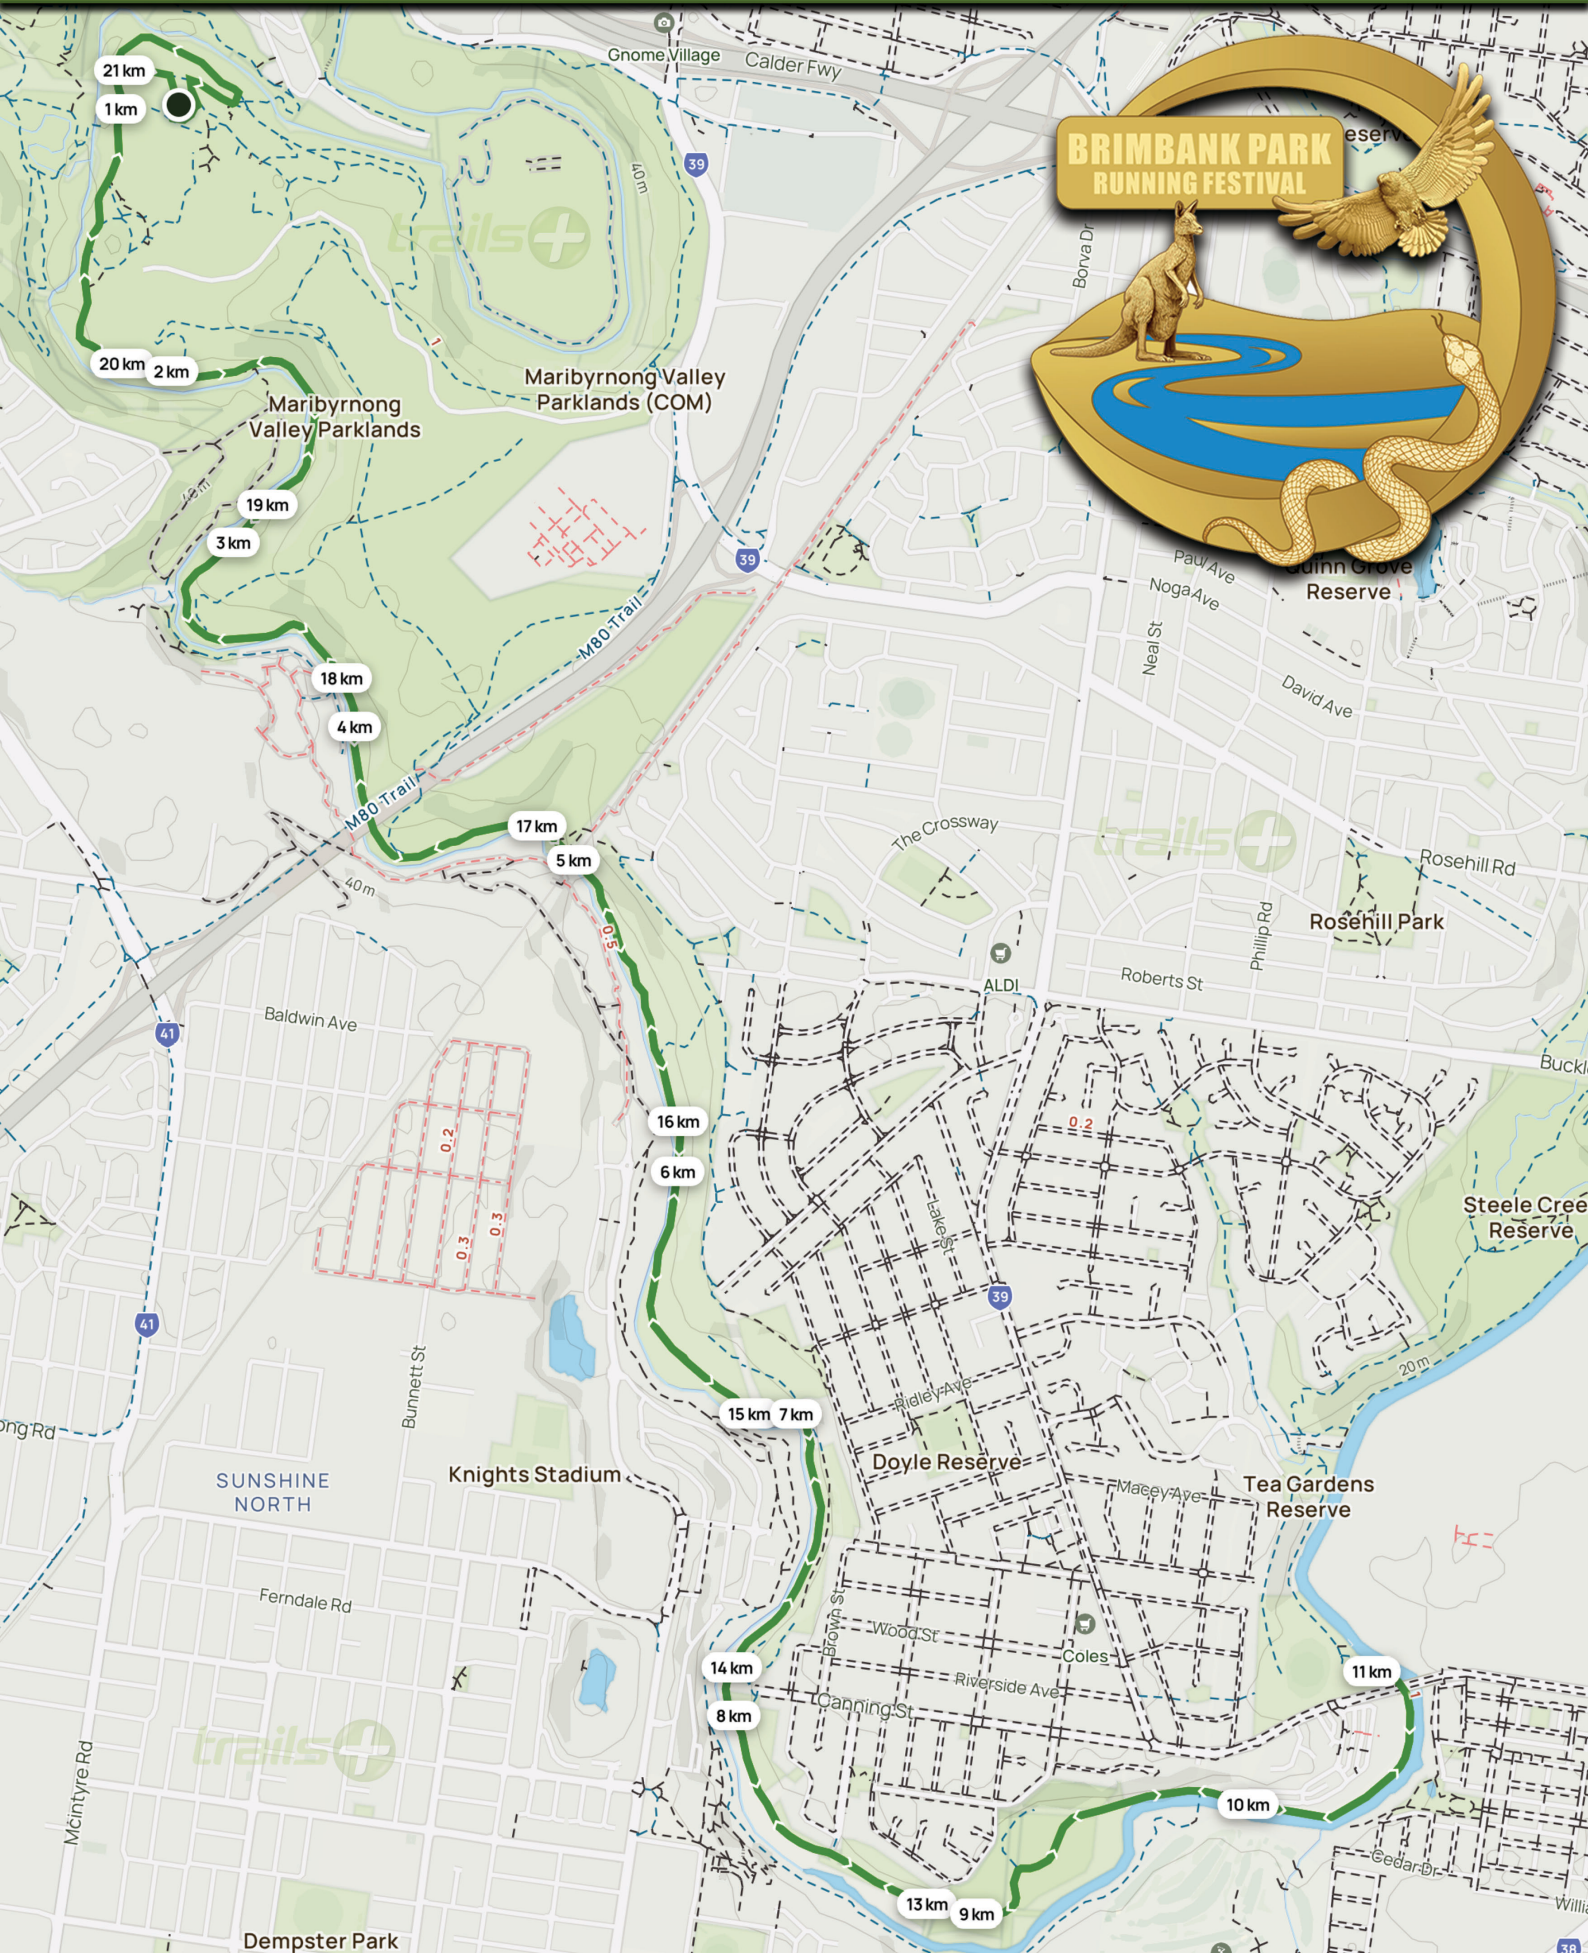

# Brimbank 21.1km Park

ELEVATION 210m

21 km

1 km

20 km 2 km

Maribyrnong Valley Parklands

19 km

3 km

18 km

4 km

17 km

5 km

16 km

6 km

15 km 7 km

14 km

Canning St

Willie St

Borva Dr

Paul Ave

Noga Ave

Neal St

Roberts St

Phillip Rd

David Ave

Rosehill Rd

Buckley St

Cedar Dr

Willie St