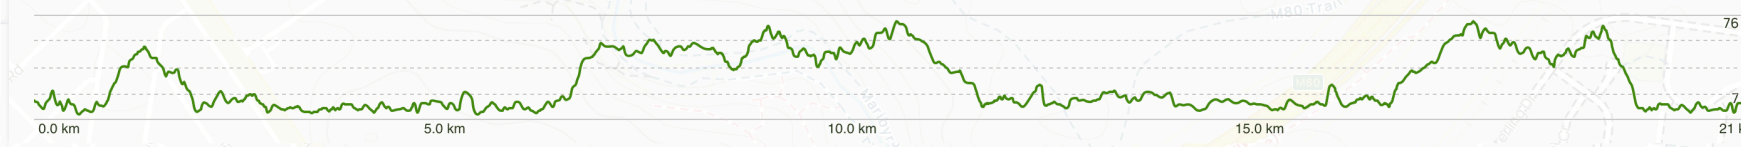

Brimbank Park Running Festival 2023 Revised Maps due to flood damaged CLOSED river trail. 21.1km course

BB2023-21km

1 loop of 21km course - green

Route

Length	Elev. gain	...
21.11 km	338 m	

Map legend | © Mapbox © OpenStreetMap Improve this map © OpenStreetMap contributors