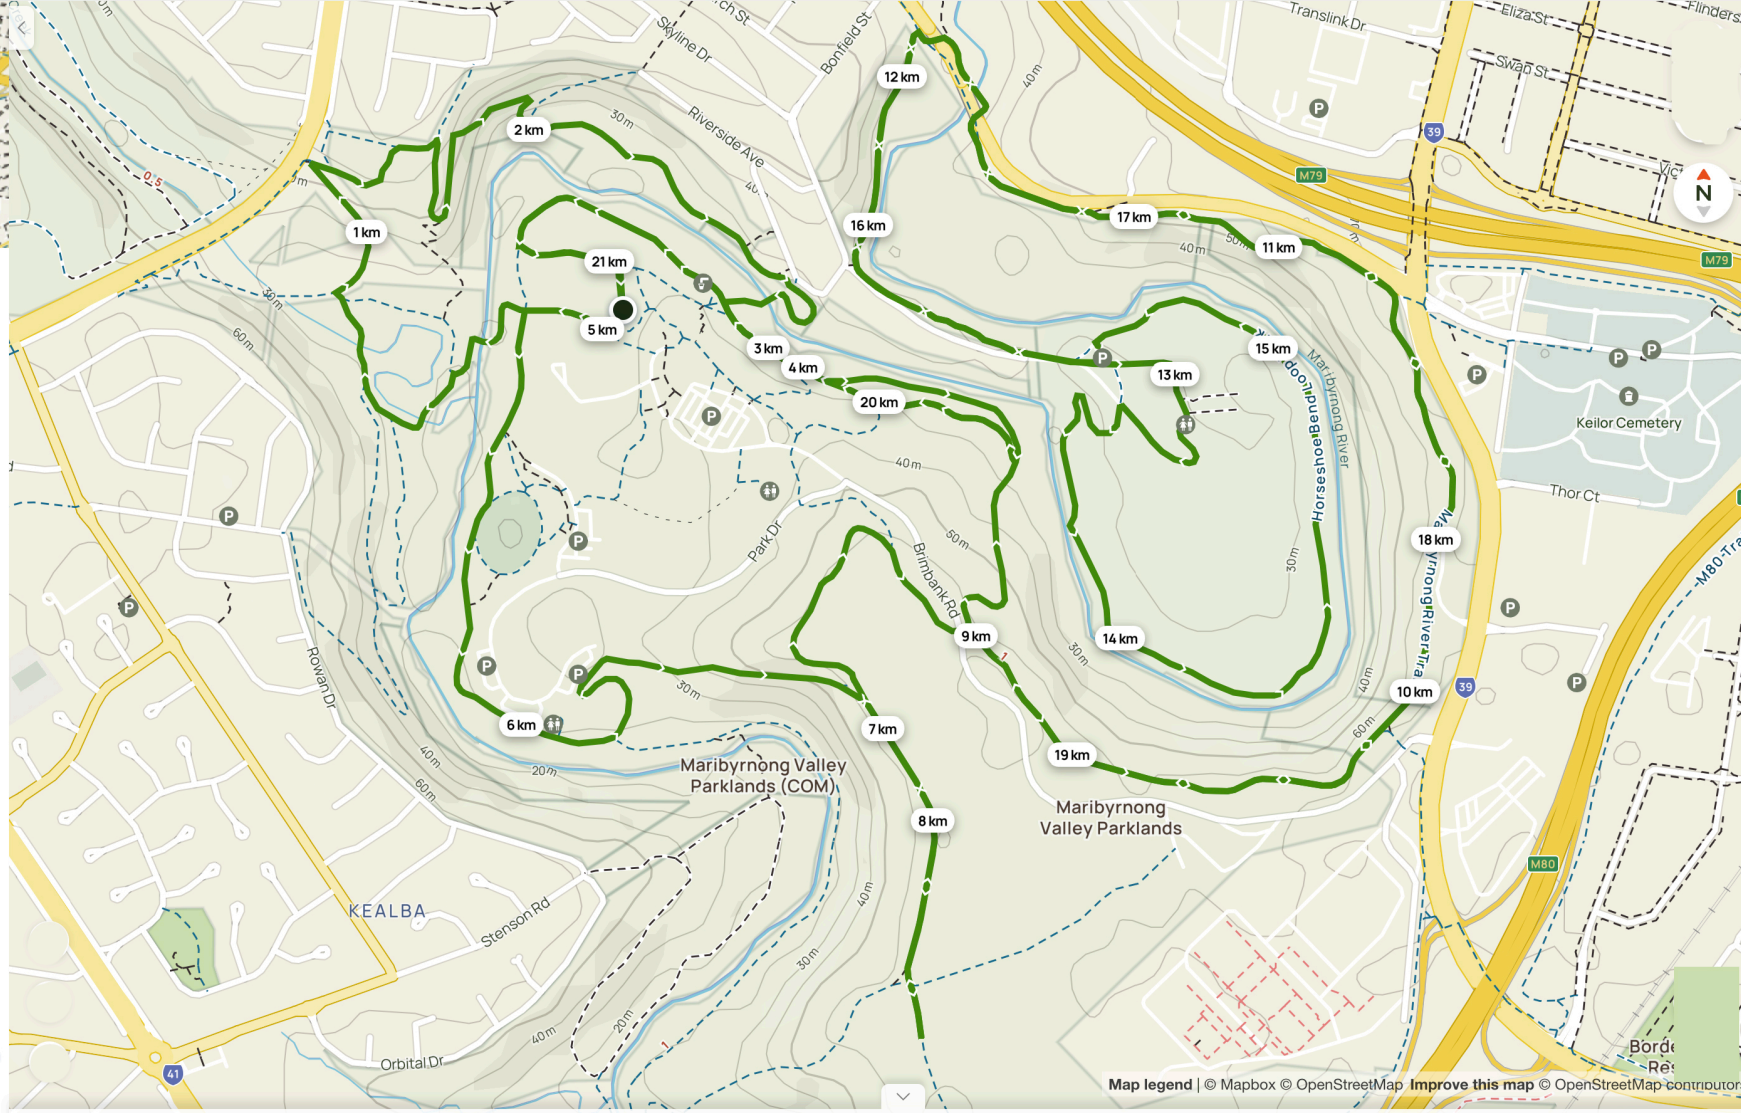

Brimbank Park Running Festival 2023 Revised Maps due to flood damaged CLOSED river trail. 21.1km course

BB2023-21km

1 loop of 21km course - green

Route

Length	Elev. gain	...
21.11 km	338 m	

Map legend | © Mapbox © OpenStreetMap Improve this map © OpenStreetMap contributors