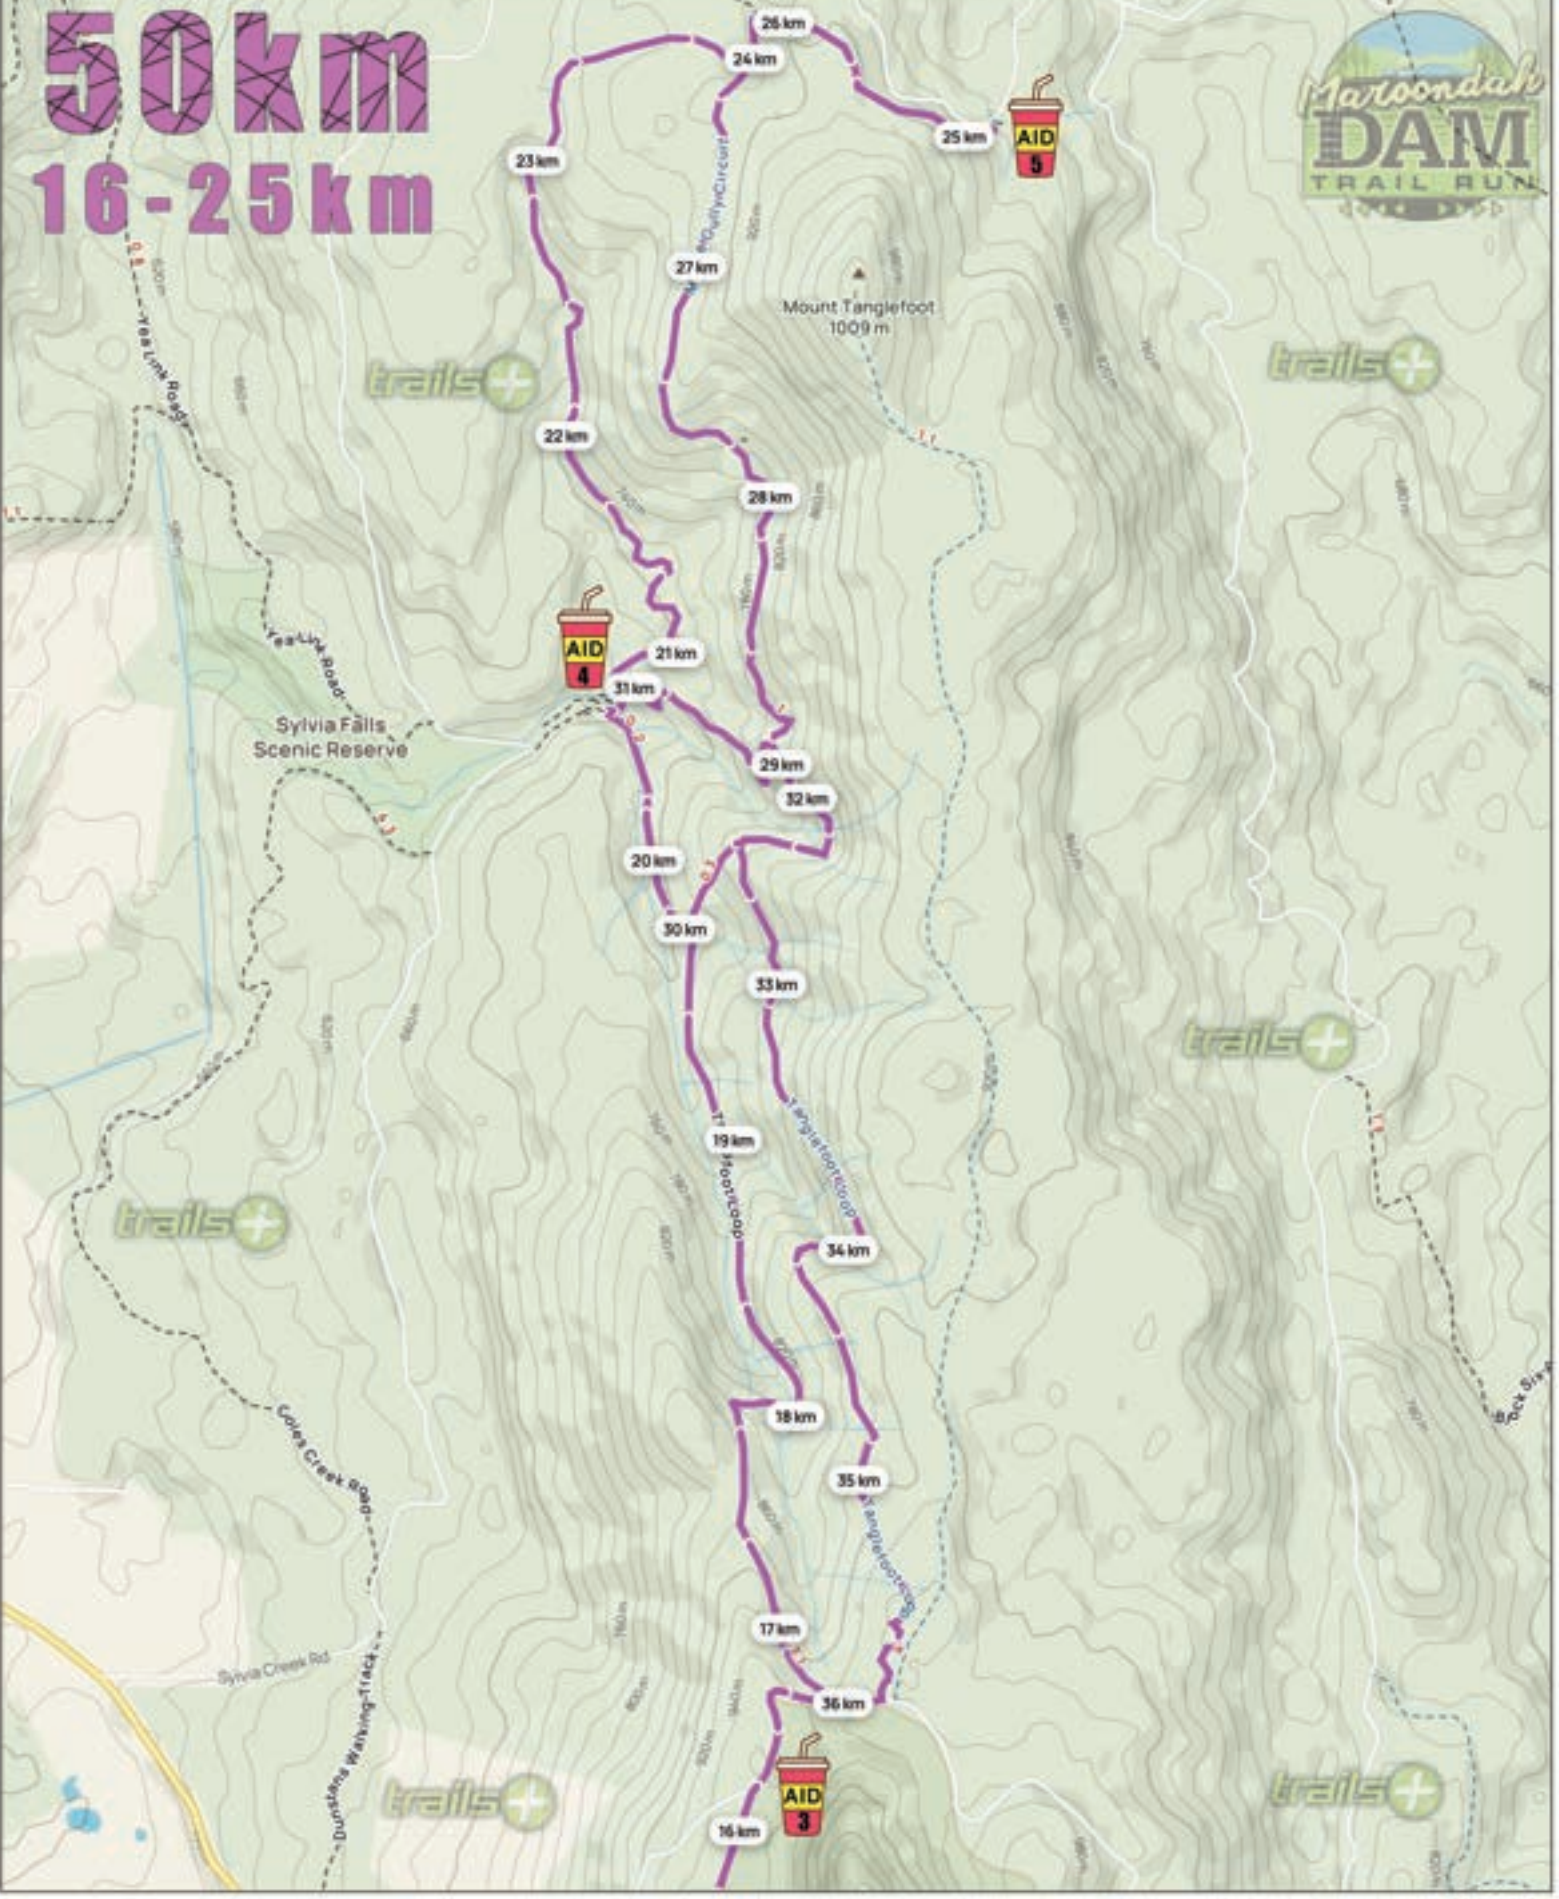

50 km Full Course

50 km

50km Start Loop

Maroondah Dam 50km
Healesville, VIC

50km
Start Loop 3km

50km 0-7km

Maroondah Dam 50km
Healesville, VIC

50km
0-7km

50 km 7-16 km

Maroondah Dam 50km
Healesville, VIC

**50km
7-16km**

50km

16-25km

Maroondah Dam 50km
Healesville, VIC

50km
16-25km

Follow the green arrows from km 19 to km 30

then follow the blue arrows to complete the 3km loop through km 30, 32.5

then follow the red arrows through km 32.5, 33 to exit tanglefoot loop

Do not exit Tanglefoot via the red arrows until you have completed the 3km blue arrow loop

Maroondah Dam 50km
Healesville, VIC

50km
3km tanglefoot loop