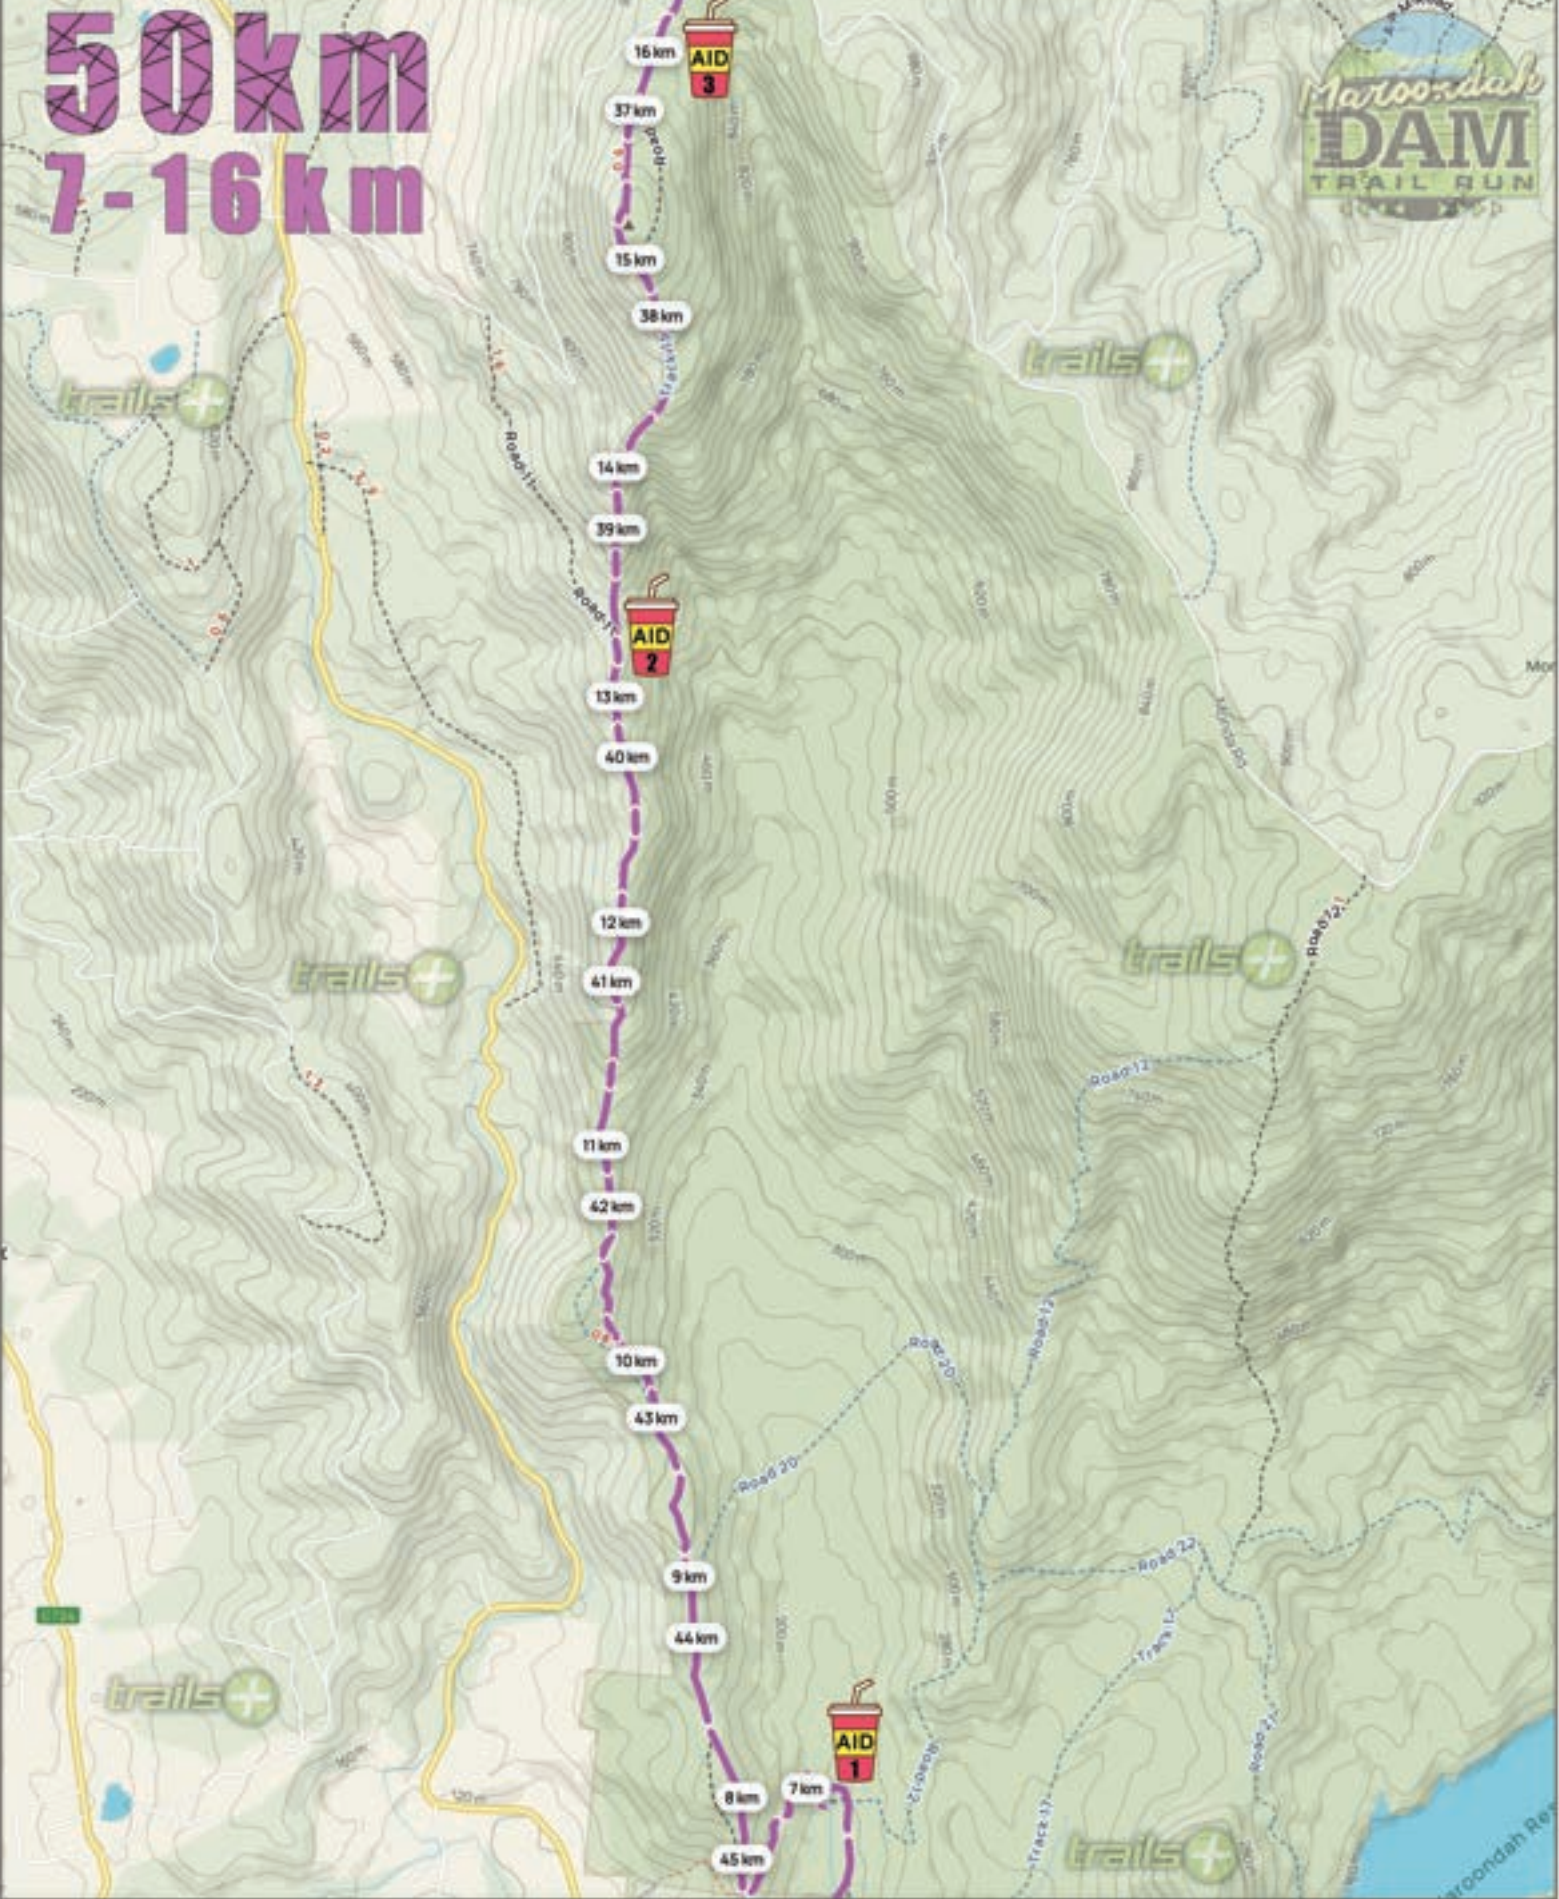

50 km Full Course

50 km

50km Start Loop

Maroondah Dam 50km
Healesville, VIC

50km
Start Loop 3km

50km 0-7km

Maroondah Dam 50km
Healesville, VIC

50km
0-7km

50 km 7-16 km

Maroondah Dam 50km
Healesville, VIC

**50km
7-16km**

50km

16-25km

Maroondah Dam 50km
Healesville, VIC

50km
16-25km

Follow the green arrows from km 19 to km 30

then follow the blue arrows to complete the 3km loop through km 30, 32.5

then follow the red arrows through km 32.5, 33 to exit tanglefoot loop

Do not exit Tanglefoot via the red arrows until you have completed the 3km blue arrow loop

Maroondah Dam 50km
Healesville, VIC

50km
3km tanglefoot loop