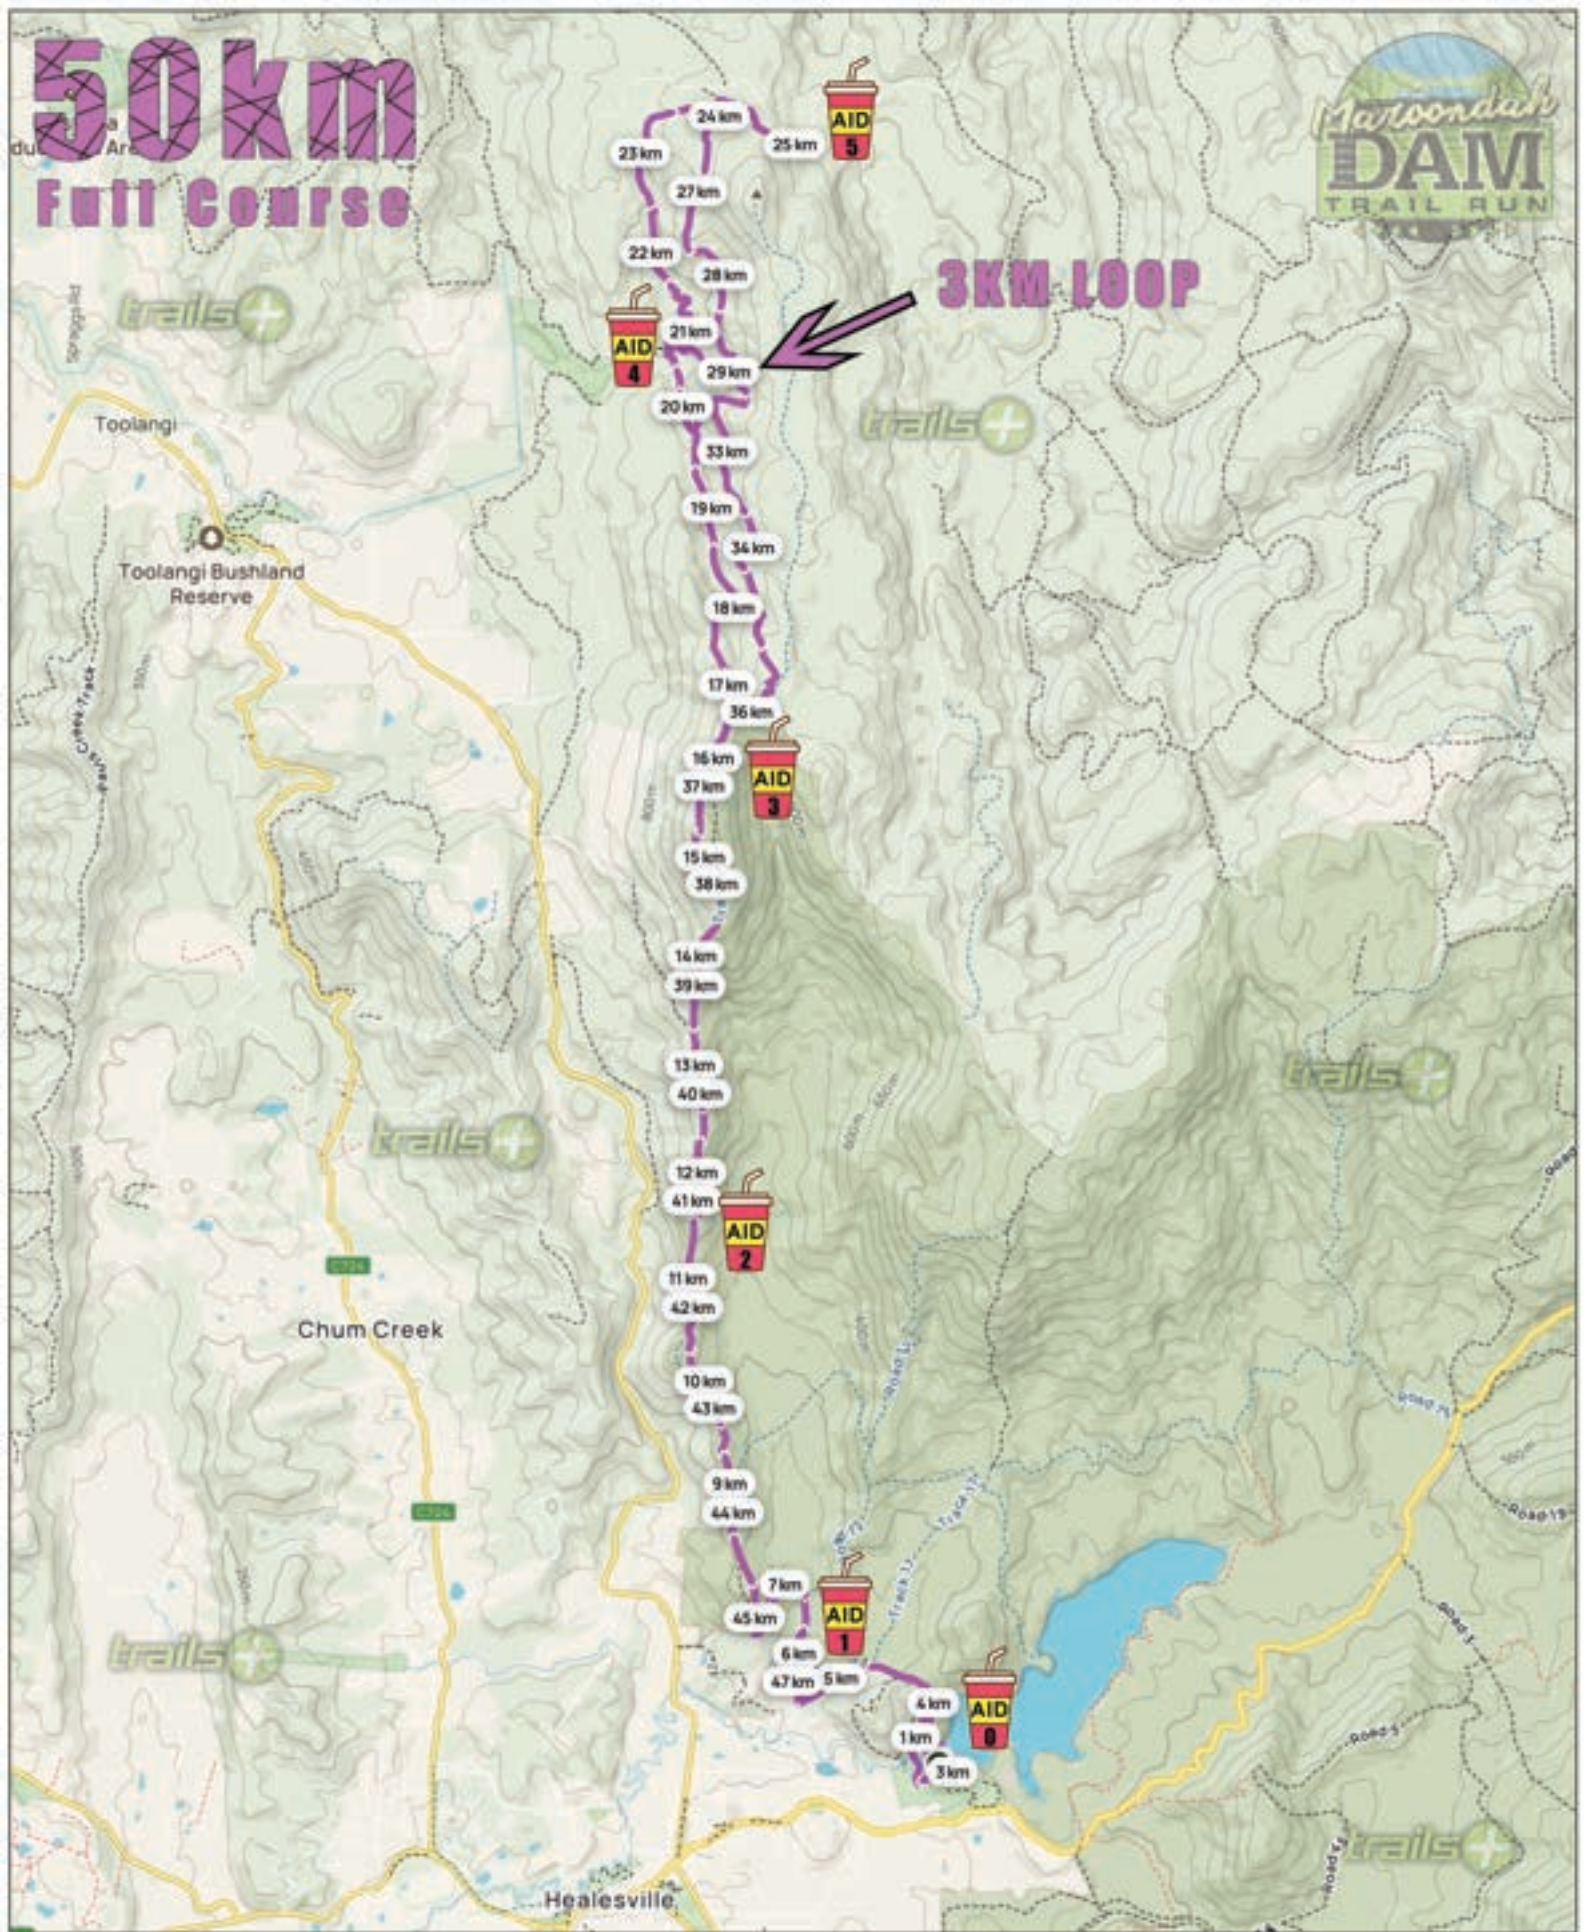

50 km Full Course

50 km

50km Start Loop

Maroondah Dam 50km
Healesville, VIC

50km
Start Loop 3km

50km 0-7km

Maroondah Dam 50km
Healesville, VIC

50km
0-7km

50 km 7-16 km

Maroondah Dam 50km
Healesville, VIC

**50km
7-16km**

50km

16-25km

Maroondah Dam 50km
Healesville, VIC

50km
16-25km

Follow the green arrows from km 19 to km 30

then follow the blue arrows to complete the 3km loop through km 30, 32.5

then follow the red arrows through km 32.5, 33 to exit tanglefoot loop

Do not exit Tanglefoot via the red arrows until you have completed the 3km blue arrow loop

Maroondah Dam 50km
Healesville, VIC

50km
3km tanglefoot loop